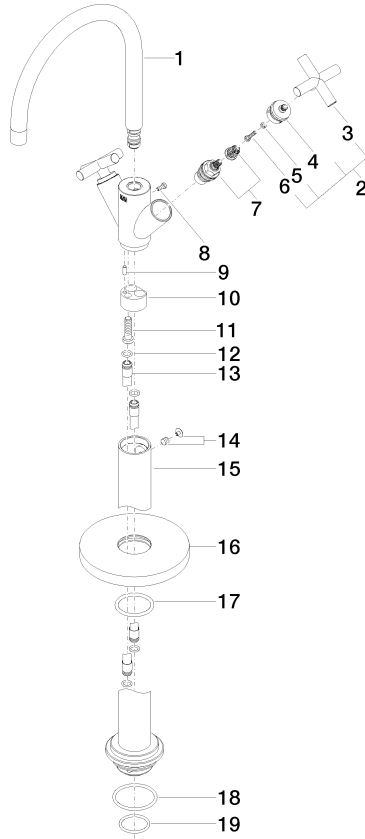

TARA Single-hole basin mixer with stand pipe without pop-up waste - Brushed Durabronze (23kt Gold)

TARA

22 585 892 Product version from 4/1/2024

- 201mm projection
- pivotable spout 360°
- circular, air-enriched flow
- total height 1095 - 1166 mm
- height up to aerator 1025 – 1095 mm
- rosette Ø 135 mm
- max. flow 5.7 l/min
- lead-free
- This product can help a building meet the requirements of Green Building Rating Systems, e.g. LEED®, BREEAM®, DGNB
- WRAS

TARA

22 585 892 Product version from 4/1/2024

mm [inches]

Flow rate chart

Codes & Standards

DIN 4109

ISO 3822

Scottish Water
Byelaws

UK Water Supply
Regulations

Ü-Zeichen

TARA Single-hole basin mixer with stand pipe without pop-up waste - Brushed
Durabronz (23kt Gold)

TARA

22 585 892 Product version from 4/1/2024

Certificates

LGA_38

WRAS_2304

Spare parts list

No.	Item Number	Name	Quantity used	Delivery time
1	90 28 22 214 02-28	spout	1	20
2	90 20 89 010 10-28	handle	2	20
3	09 20 89 010-28	handle	2	60
4	90 12 12 219 00-28	base	2	20
5	90 30 11 029 00 90	disc	2	2
6	90 30 30 075 00 90	screw	2	2
7	90 90 03 151 00 90	top	2	2
8	09 30 30 054 90	screw	1	2
9	09 31 11 040 90	pin	1	2
10	09 24 03 193 90	adaptor	1	2
11	09 30 30 047 90	screw	1	2
12	09 14 10 139 90	seal	4	2
13	04 28 22 022 10 90	connection	2	2
14	04 31 11 002 00 90	pin	1	2
15	04 28 22 028 00-28	pipe	1	60
16	09 27 88 011-28	rosette	1	20
17	90 14 10 043 00 90	seal	1	2
18	09 14 10 084 90	seal	1	2
19	09 14 10 018 90	seal	1	2