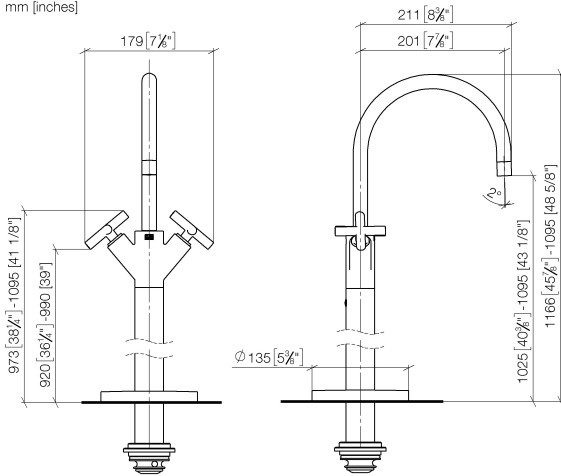

TARA Single-hole basin mixer with stand pipe without pop-up waste - Brushed Durabronze (23kt Gold)

TARA

22 585 892 Product version from 4/1/2024

- 201mm projection
- pivotable spout 360°
- circular, air-enriched flow
- total height 1095 - 1166 mm
- height up to aerator 1025 – 1095 mm
- rosette Ø 135 mm
- max. flow 5.7 l/min
- lead-free
- This product can help a building meet the requirements of Green Building Rating Systems, e.g. LEED®, BREEAM®, DGNB
- WRAS

Required miscellaneous

- Concealed floor mounting -** 35 945 970 90
- max. recess depth mm
 - min. recess depth mm

TARA Single-hole basin mixer with stand pipe without pop-up waste - Brushed Durabronz (23kt Gold)

TARA

22 585 892 Product version from 4/1/2024

mm [inches]

Flow rate chart

Codes & Standards

DIN 4109

ISO 3822

Scottish Water
Byelaws

Spare parts list

No.	Item Number	Name	Quantity used	Delivery time
1	90 28 22 214 02-28	spout	1	20
2	90 20 89 010 10-28	handle	2	20
3	09 20 89 010-28	handle	2	60
4	90 12 12 219 00-28	base	2	20
5	90 30 11 029 00 90	disc	2	2
6	90 30 30 075 00 90	screw	2	2
7	90 90 03 151 00 90	top	2	2
8	09 30 30 054 90	screw	1	2
9	09 31 11 040 90	pin	1	2
10	09 24 03 193 90	adaptor	1	2
11	09 30 30 047 90	screw	1	2
12	09 14 10 139 90	seal	4	2
13	04 28 22 022 10 90	connection	2	2
14	04 31 11 002 00 90	pin	1	2
15	04 28 22 028 00-28	pipe	1	60
16	09 27 88 011-28	rosette	1	20
17	90 14 10 043 00 90	seal	1	2
18	09 14 10 084 90	seal	1	2
19	09 14 10 018 90	seal	1	2