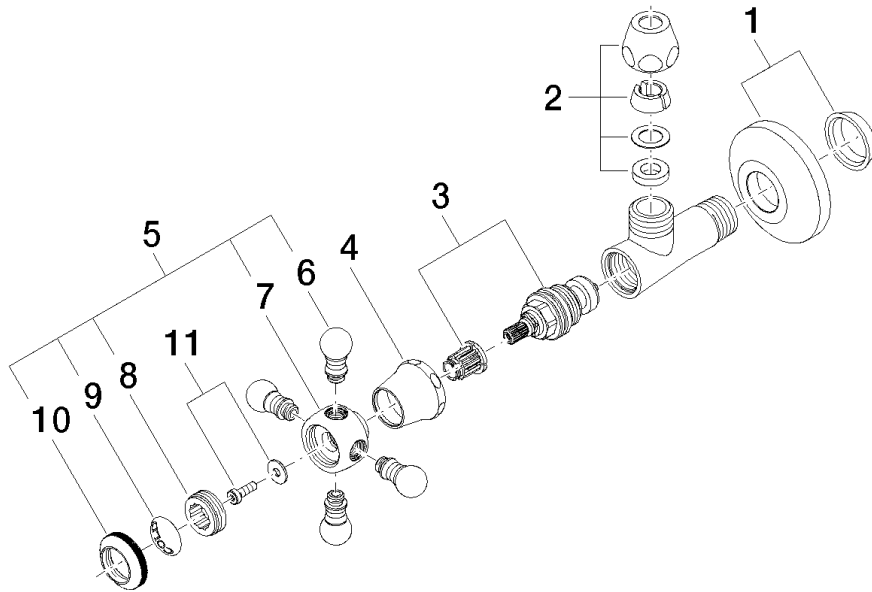

22 900 360

- rosette Ø 60 mm
- porcelain insert COLD

	Brushed Durabron (23kt Gold)	22 900 360-28
	Chrome	22 900 360-00
	Brushed Platinum	22 900 360-06
	Platinum	22 900 360-08
	Durabron (23kt Gold)	22 900 360-09
	Brushed Dark Platinum	22 900 360-99

22 900 360

Flow rate chart

22 900 360

Parts for other finishes can be found here: [Chrome](#)

### Spare parts list

No.	Item Number	Name	Quantity used	Delivery time
1	04 27 01 003 00-28	rosette	1	-
Spare part can no longer be ordered, please order the replacement item				
2	90 23 30 040 00-28	threaded connector	1	20
3	90 90 03 023 01 90	top	1	2
4	09 21 02 055-28	cover	1	20
5	04 20 36 002 06-28	handle ( cold )	1	20
6	09 20 36 004-28	handle	4	20
7	09 20 36 002-28	handle	1	20
8	09 20 83 006 90	handle	1	2
9	09 26 01 010 90	accessories	1	2
10	09 20 36 005-28	handle	1	20
11	04 30 30 029 00 90	fixing set	1	2