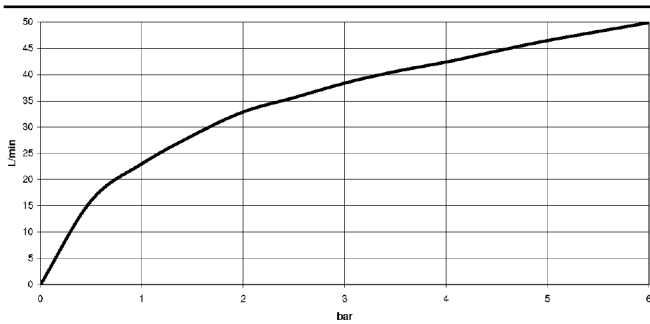

22 900 360

- rosette Ø 60 mm
- porcelain insert COLD

	Brushed Durabron (23kt Gold)	22 900 360-28
	Chrome	22 900 360-00
	Brushed Platinum	22 900 360-06
	Platinum	22 900 360-08
	Durabron (23kt Gold)	22 900 360-09
	Brushed Dark Platinum	22 900 360-99

22 900 360

Flow rate chart

22 900 360

Parts for other finishes can be found here: [Chrome](#)