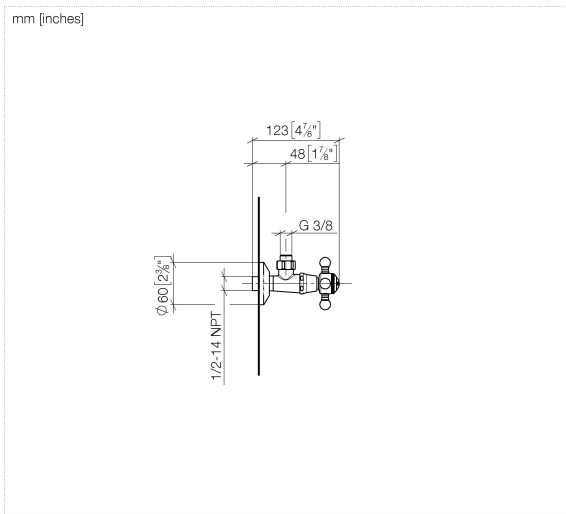

22 900 360

- rosette Ø 60 mm
- porcelain insert COLD

	Brushed Durabron (23kt Gold)	22 900 360-28
	Chrome	22 900 360-00
	Brushed Platinum	22 900 360-06
	Platinum	22 900 360-08
	Durabron (23kt Gold)	22 900 360-09
	Brushed Dark Platinum	22 900 360-99

22 900 360

Flow rate chart

22 900 360

Parts for other finishes can be found here: [Chrome](#)

### Spare parts list

No.	Item Number	Name	Quantity used	Delivery time
1	04 27 01 003 00-28	rosette	1	-
Spare part can no longer be ordered, please order the replacement item				
2	90 23 30 040 00-28	threaded connector	1	20
3	90 90 03 023 01 90	top	1	2
4	09 21 02 055-28	cover	1	20
5	04 20 36 002 06-28	handle ( cold )	1	20
6	09 20 36 004-28	handle	4	20
7	09 20 36 002-28	handle	1	20
8	09 20 83 006 90	handle	1	2
9	09 26 01 010 90	accessories	1	2
10	09 20 36 005-28	handle	1	20
11	04 30 30 029 00 90	fixing set	1	2