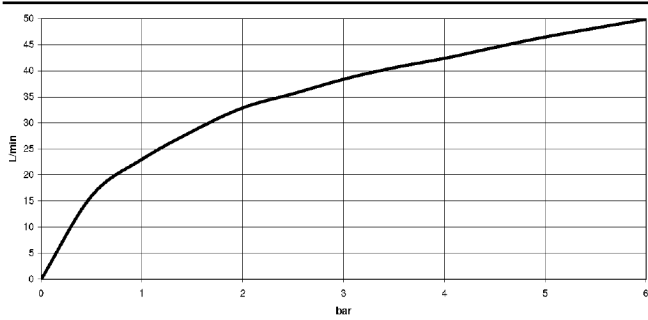

22 900 361

- rosette Ø 60 mm
- porcelain insert HOT

	Brushed Platinum	22 900 361-06
	Chrome	22 900 361-00
	Platinum	22 900 361-08
	Durabass (23kt Gold)	22 900 361-09
	Brushed Durabass (23kt Gold)	22 900 361-28
	Brushed Dark Platinum	22 900 361-99

22 900 361

mm [inches]

Flow rate chart

22 900 361

Parts for other finishes can be found here: [Chrome](#)