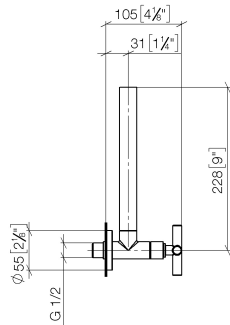

22 900 892 Product version up to 5/27/2021

- rosette Ø 55 mm
- hose covering 200mm, for shortening

	Brushed Platinum	22 900 892-06
	Chrome	22 900 892-00
	Platinum	22 900 892-08
	Dark Chrome	22 900 892-19
	Brushed Durabronze (23kt Gold)	22 900 892-28
	Matte Black	22 900 892-33
	Brushed Bronze	22 900 892-42
	Brushed Champagne (22kt Gold)	22 900 892-46
	Champagne (22kt Gold)	22 900 892-47
	Brushed Dark Platinum	22 900 892-99

22 900 892 Product version up to 5/27/2021

mm [inches]

**Flow rate chart**

22 900 892 Product version up to 5/27/2021

Parts for other finishes can be found here: [Chrome](#)

**Spare parts list**

No.	Item Number	Name	Quantity used	Delivery time
1	09 21 22 000-06	nipple	1.00	10
7	09 30 30 069 90	screw	1.00	2
6	09 12 12 041-06	base	1.00	10
4	04 24 04 220 01-06	threaded connector	1.00	-
Spare part can no longer be ordered, please order the replacement item				
8	90 90 03 006 00 90	top	1.00	2
5	09 20 89 010-06	handle	1.00	60
10	09 14 10 093 90	seal	1.00	2
9	09 27 22 015-06	rosette	1.00	10
3	09 28 22 020-06	pipe	1.00	10
2	90 14 10 010 00 90	seal	1.00	2