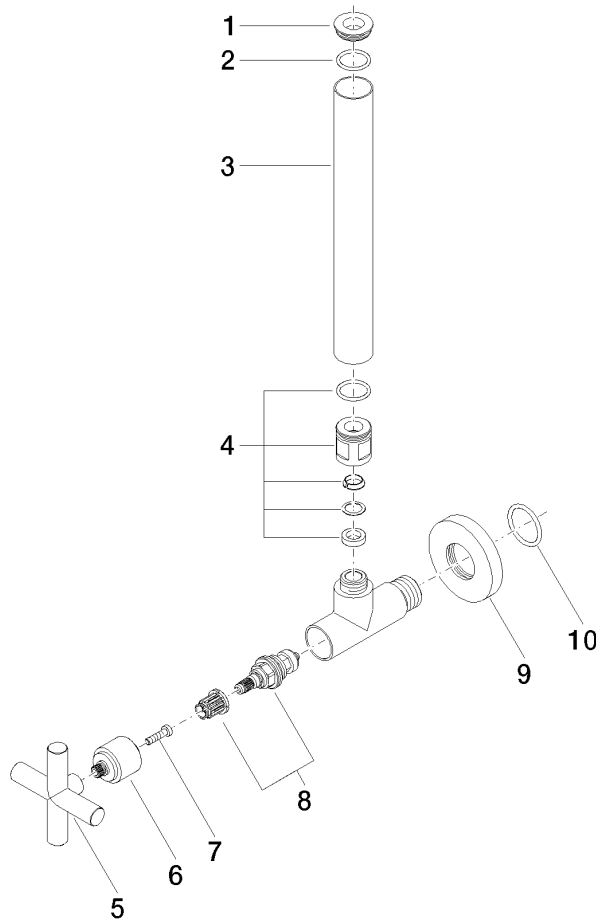

22 900 892 Product version up to 5/27/2021

- rosette Ø 55 mm
- hose covering 200mm, for shortening

	Brushed Platinum	22 900 892-06
	Chrome	22 900 892-00
	Platinum	22 900 892-08
	Dark Chrome	22 900 892-19
	Brushed Durabronze (23kt Gold)	22 900 892-28
	Matte Black	22 900 892-33
	Brushed Bronze	22 900 892-42
	Brushed Champagne (22kt Gold)	22 900 892-46
	Champagne (22kt Gold)	22 900 892-47
	Brushed Dark Platinum	22 900 892-99

22 900 892 Product version up to 5/27/2021

mm [inches]

**Flow rate chart**

22 900 892 Product version up to 5/27/2021

Parts for other finishes can be found here: [Chrome](#)

**Spare parts list**

No.	Item Number	Name	Quantity used	Delivery time
1	09 21 22 000-06	nipple	1.00	10
7	09 30 30 069 90	screw	1.00	2
6	09 12 12 041-06	base	1.00	10
4	04 24 04 220 01-06	threaded connector	1.00	-
Spare part can no longer be ordered, please order the replacement item				
8	90 90 03 006 00 90	top	1.00	2
5	09 20 89 010-06	handle	1.00	60
10	09 14 10 093 90	seal	1.00	2
9	09 27 22 015-06	rosette	1.00	10
3	09 28 22 020-06	pipe	1.00	10
2	90 14 10 010 00 90	seal	1.00	2