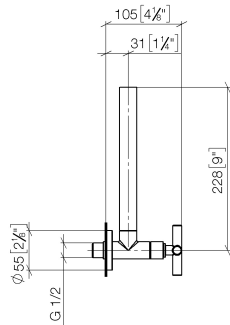

22 900 892

- rosette Ø 55 mm
- hose covering 200mm, for shortening

	Brushed Durabronz (23kt Gold)	22 900 892-28
	Chrome	22 900 892-00
	Brushed Platinum	22 900 892-06
	Platinum	22 900 892-08
	Dark Chrome	22 900 892-19
	Matte Black	22 900 892-33
	Brushed Champagne (22kt Gold)	22 900 892-46
	Champagne (22kt Gold)	22 900 892-47
	Brushed Dark Platinum	22 900 892-99

22 900 892

mm [inches]

Flow rate chart

22 900 892

Parts for other finishes can be found here: [Chrome](#)

### Spare parts list

No.	Item Number	Name	Quantity used	Delivery time
1	09 21 22 000-28	nipple	1	-
Spare part can no longer be ordered, please order the replacement item				
2	90 14 10 010 00 90	seal	1	2
3	09 28 22 020-28	pipe	1	20
4	04 24 04 220 01-28	threaded connector	1	-
Spare part can no longer be ordered, please order the replacement item				
5	09 20 89 010-28	handle	1	60
6	09 12 12 041-28	base	1	20
7	09 30 30 069 90	screw	1	2
8	90 90 03 006 00 90	top	1	2
9	09 27 22 015-28	rosette	1	20
10	09 14 10 093 90	seal	1	2