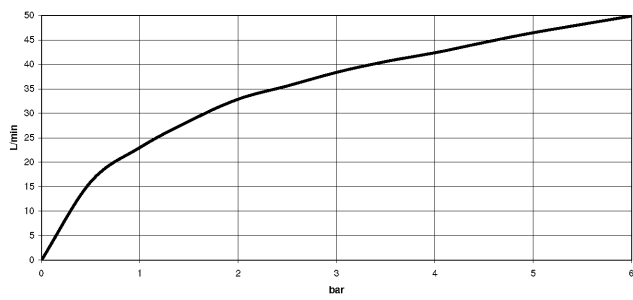

22 900 892

- rosette Ø 55 mm
- hose covering 200mm, for shortening

	Brushed Durabronz (23kt Gold)	22 900 892-28
	Chrome	22 900 892-00
	Brushed Platinum	22 900 892-06
	Platinum	22 900 892-08
	Dark Chrome	22 900 892-19
	Matte Black	22 900 892-33
	Brushed Champagne (22kt Gold)	22 900 892-46
	Champagne (22kt Gold)	22 900 892-47
	Brushed Dark Platinum	22 900 892-99

22 900 892

mm [inches]

Flow rate chart

22 900 892

Parts for other finishes can be found here: [Chrome](#)