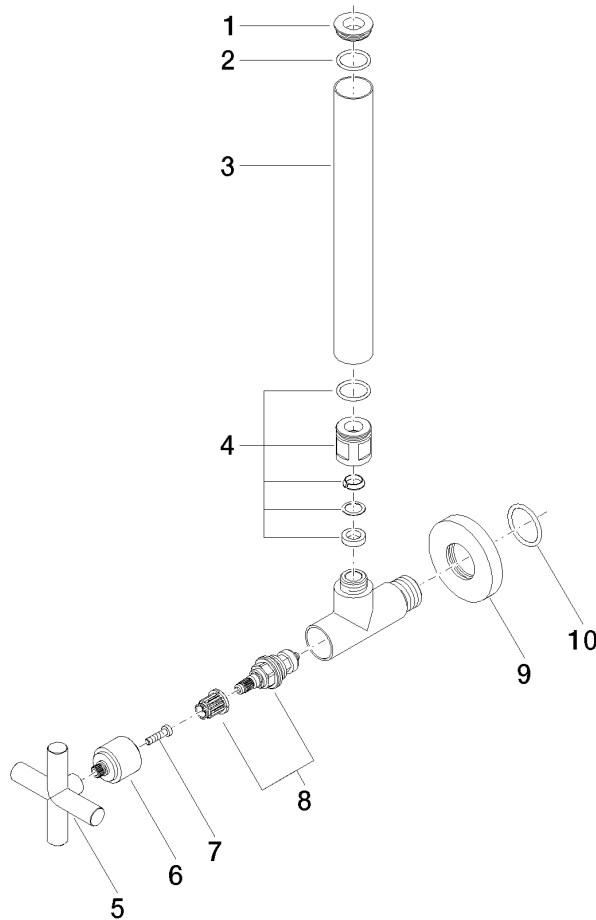

22 900 892

- rosette Ø 55 mm
- hose covering 200mm, for shortening

	Brushed Durabronz (23kt Gold)	22 900 892-28
	Chrome	22 900 892-00
	Brushed Platinum	22 900 892-06
	Platinum	22 900 892-08
	Dark Chrome	22 900 892-19
	Matte Black	22 900 892-33
	Brushed Champagne (22kt Gold)	22 900 892-46
	Champagne (22kt Gold)	22 900 892-47
	Brushed Dark Platinum	22 900 892-99

22 900 892

mm [inches]

Flow rate chart

22 900 892

Parts for other finishes can be found here: [Chrome](#)

### Spare parts list

No.	Item Number	Name	Quantity used	Delivery time
1	09 21 22 000-28	nipple	1	-
Spare part can no longer be ordered, please order the replacement item				
2	90 14 10 010 00 90	seal	1	2
3	09 28 22 020-28	pipe	1	20
4	04 24 04 220 01-28	threaded connector	1	-
Spare part can no longer be ordered, please order the replacement item				
5	09 20 89 010-28	handle	1	60
6	09 12 12 041-28	base	1	20
7	09 30 30 069 90	screw	1	2
8	90 90 03 006 00 90	top	1	2
9	09 27 22 015-28	rosette	1	20
10	09 14 10 093 90	seal	1	2