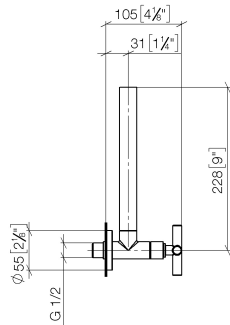

22 900 892

- rosette Ø 55 mm
- hose covering 200mm, for shortening

	Champagne (22kt Gold)	22 900 892-47
	Chrome	22 900 892-00
	Brushed Platinum	22 900 892-06
	Platinum	22 900 892-08
	Dark Chrome	22 900 892-19
	Brushed Durabronze (23kt Gold)	22 900 892-28
	Matte Black	22 900 892-33
	Brushed Champagne (22kt Gold)	22 900 892-46
	Brushed Dark Platinum	22 900 892-99

22 900 892

mm [inches]

Flow rate chart

22 900 892

Parts for other
finishes can be found
here: [Chrome](#)