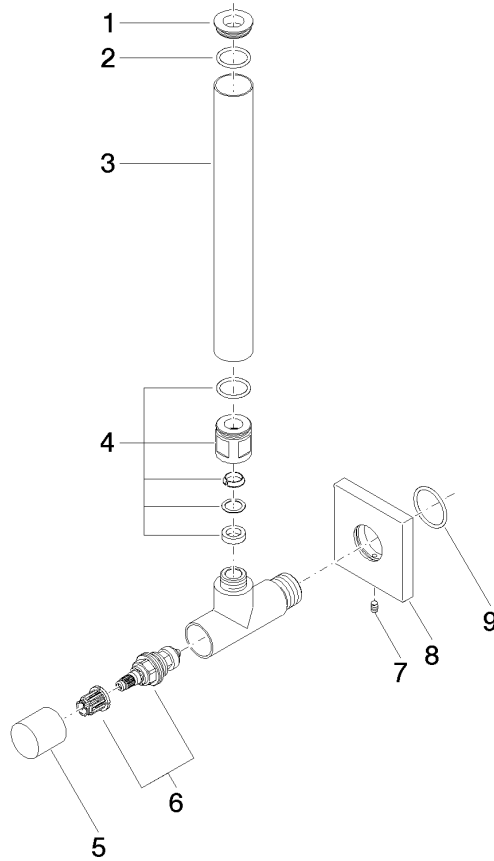

Angle valve - Brushed Platinum

IMO

22 901 782

- rosette 60 x 60 mm
- hose covering 200mm, for shortening
- 1/2" connection
- WRAS 2205004

Fits: IMO, MEM, CL.1

	Brushed Platinum	22 901 782-06
	Chrome	22 901 782-00
	Platinum	22 901 782-08
	Dark Chrome	22 901 782-19
	Brushed Durabrass (23kt Gold)	22 901 782-28
	Matte Black	22 901 782-33
	Brushed Champagne (22kt Gold)	22 901 782-46
	Champagne (22kt Gold)	22 901 782-47
	Brushed Chrome	22 901 782-93
	Brushed Dark Platinum	22 901 782-99

22 901 782

mm [inches]

Flow rate chart

Certificates

WRAS_2205004.

22 901 782

Parts for other finishes can be found here: [Chrome](#)

Spare parts list

No.	Item Number	Name	Quantity used	Delivery time
1	09 21 22 000-06	nipple	1	10
2	90 14 10 010 00 90	seal	1	2
3	09 28 22 020-06	pipe	1	10
4	04 24 04 220 01-06	threaded connector	1	-
Spare part can no longer be ordered, please order the replacement item				
5	09 20 22 001-06	handle	1	10
6	90 90 03 006 00 90	top	1	2
7	09 31 11 048 90	pin	1	2
8	09 27 78 042-06	rosette	1	10
9	09 14 10 112 90	seal	1	2