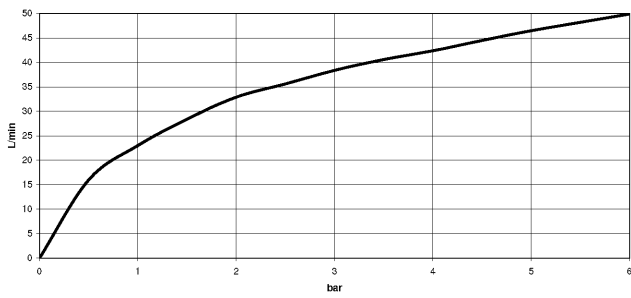

Angle valve - Brushed Platinum

IMO

22 901 782

- rosette 60 x 60 mm
- hose covering 200mm, for shortening
- 1/2" connection
- WRAS 2205004

Fits: IMO, MEM, CL.1

	Brushed Platinum	22 901 782-06
	Chrome	22 901 782-00
	Platinum	22 901 782-08
	Dark Chrome	22 901 782-19
	Brushed Durabrass (23kt Gold)	22 901 782-28
	Matte Black	22 901 782-33
	Brushed Champagne (22kt Gold)	22 901 782-46
	Champagne (22kt Gold)	22 901 782-47
	Brushed Chrome	22 901 782-93
	Brushed Dark Platinum	22 901 782-99

22 901 782

mm [inches]

Flow rate chart

Certificates

WRAS_2205004.

22 901 782

Parts for other finishes can be found here: [Chrome](#)

Spare parts list