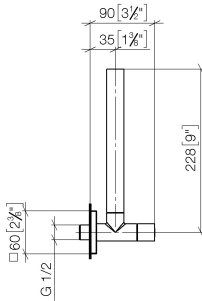

Angle valve - Brushed Platinum

IMO

22 901 782

- rosette 60 x 60 mm
- hose covering 200mm, for shortening
- 1/2" connection
- WRAS 2205004

Fits: IMO, MEM, CL.1

	Brushed Platinum	22 901 782-06
	Chrome	22 901 782-00
	Platinum	22 901 782-08
	Dark Chrome	22 901 782-19
	Brushed Durabrass (23kt Gold)	22 901 782-28
	Matte Black	22 901 782-33
	Brushed Champagne (22kt Gold)	22 901 782-46
	Champagne (22kt Gold)	22 901 782-47
	Brushed Chrome	22 901 782-93
	Brushed Dark Platinum	22 901 782-99

22 901 782

mm [inches]

Flow rate chart

Certificates

WRAS_2205004.

22 901 782

Parts for other finishes can be found here: [Chrome](#)

Spare parts list

No.	Item Number	Name	Quantity used	Delivery time
1	09 21 22 000-06	nipple	1	10
2	90 14 10 010 00 90	seal	1	2
3	09 28 22 020-06	pipe	1	10
4	04 24 04 220 01-06	threaded connector	1	-
Spare part can no longer be ordered, please order the replacement item				
5	09 20 22 001-06	handle	1	10
6	90 90 03 006 00 90	top	1	2
7	09 31 11 048 90	pin	1	2
8	09 27 78 042-06	rosette	1	10
9	09 14 10 112 90	seal	1	2