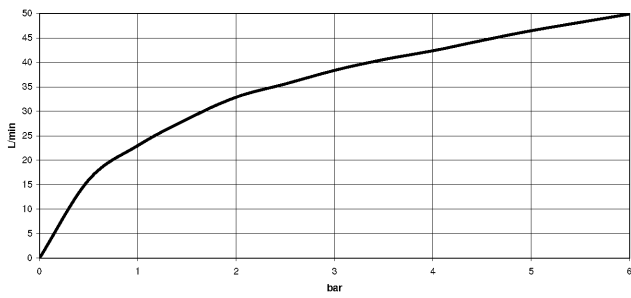

22 901 782

- rosette 60 x 60 mm
- hose covering 200mm, for shortening
- 1/2" connection
- WRAS 2205004

Fits: IMO, MEM, CL.1

	Platinum	22 901 782-08
	Chrome	22 901 782-00
	Brushed Platinum	22 901 782-06
	Dark Chrome	22 901 782-19
	Brushed Durabrass (23kt Gold)	22 901 782-28
	Matte Black	22 901 782-33
	Brushed Champagne (22kt Gold)	22 901 782-46
	Champagne (22kt Gold)	22 901 782-47
	Brushed Chrome	22 901 782-93
	Brushed Dark Platinum	22 901 782-99

22 901 782

mm [inches]

Flow rate chart

Certificates

WRAS_2205004.

22 901 782

Parts for other finishes can be found here: [Chrome](#)

Spare parts list