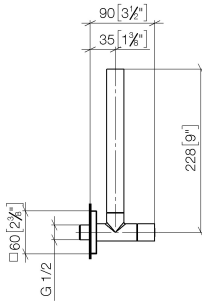

22 901 782

- rosette 60 x 60 mm
- hose covering 200mm, for shortening
- 1/2" connection
- WRAS 2205004

Fits: IMO, MEM, CL.1

	Platinum	22 901 782-08
	Chrome	22 901 782-00
	Brushed Platinum	22 901 782-06
	Dark Chrome	22 901 782-19
	Brushed Durabrass (23kt Gold)	22 901 782-28
	Matte Black	22 901 782-33
	Brushed Champagne (22kt Gold)	22 901 782-46
	Champagne (22kt Gold)	22 901 782-47
	Brushed Chrome	22 901 782-93
	Brushed Dark Platinum	22 901 782-99

22 901 782

mm [inches]

Flow rate chart

Certificates

WRAS_2205004.

22 901 782

Parts for other finishes can be found here: [Chrome](#)

Spare parts list

No.	Item Number	Name	Quantity used	Delivery time
1	09 21 22 000-08	nipple	1	40
2	90 14 10 010 00 90	seal	1	2
3	09 28 22 020-08	pipe	1	40
4	04 24 04 220 01-08	threaded connector	1	-
Spare part can no longer be ordered, please order the replacement item				
5	09 20 22 001-08	handle	1	40
6	90 90 03 006 00 90	top	1	2
7	09 31 11 048 90	pin	1	2
8	09 27 78 042-08	rosette	1	40
9	09 14 10 112 90	seal	1	2