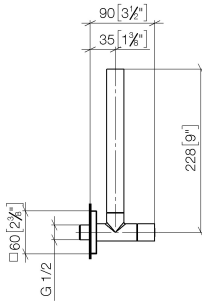

## Angle valve - Dark Chrome

IMO

22 901 782

- rosette 60 x 60 mm
- hose covering 200mm, for shortening
- 1/2" connection
- WRAS 2205004

Fits: IMO, MEM, CL.1

	Dark Chrome	22 901 782-19
	Chrome	22 901 782-00
	Brushed Platinum	22 901 782-06
	Platinum	22 901 782-08
	Brushed Durabronze (23kt Gold)	22 901 782-28
	Matte Black	22 901 782-33
	Brushed Champagne (22kt Gold)	22 901 782-46
	Champagne (22kt Gold)	22 901 782-47
	Brushed Chrome	22 901 782-93
	Brushed Dark Platinum	22 901 782-99

22 901 782

mm [inches]

Flow rate chart

Certificates

WRAS\_2205004.

22 901 782

Parts for other  
finishes can be found  
here: [Chrome](#)