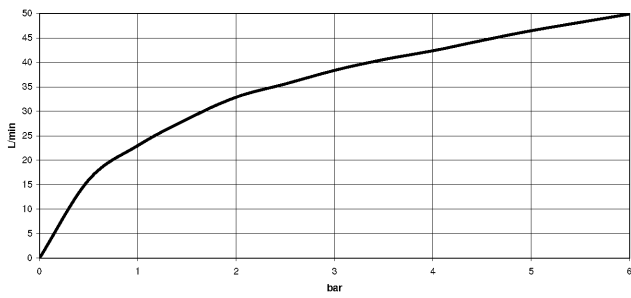

## Angle valve - Dark Chrome

IMO

22 901 782

- rosette 60 x 60 mm
- hose covering 200mm, for shortening
- 1/2" connection
- WRAS 2205004

Fits: IMO, MEM, CL.1

	Dark Chrome	22 901 782-19
	Chrome	22 901 782-00
	Brushed Platinum	22 901 782-06
	Platinum	22 901 782-08
	Brushed Durabronze (23kt Gold)	22 901 782-28
	Matte Black	22 901 782-33
	Brushed Champagne (22kt Gold)	22 901 782-46
	Champagne (22kt Gold)	22 901 782-47
	Brushed Chrome	22 901 782-93
	Brushed Dark Platinum	22 901 782-99

22 901 782

mm [inches]

Flow rate chart

Certificates

WRAS\_2205004.

22 901 782

Parts for other  
finishes can be found  
here: [Chrome](#)