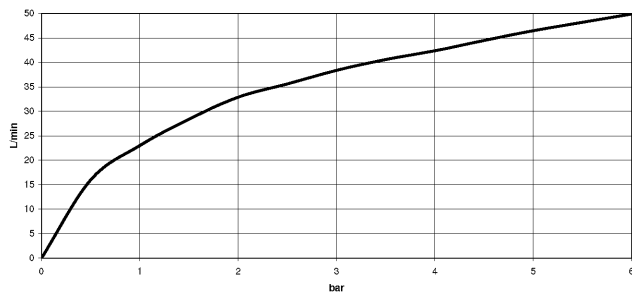

Angle valve - Brushed Durabronz (23kt Gold)

IMO

22 901 782

- rosette 60 x 60 mm
- hose covering 200mm, for shortening
- 1/2" connection
- WRAS 2205004

Fits: IMO, MEM, CL.1

	Brushed Durabronz (23kt Gold)	22 901 782-28
	Chrome	22 901 782-00
	Brushed Platinum	22 901 782-06
	Platinum	22 901 782-08
	Dark Chrome	22 901 782-19
	Matte Black	22 901 782-33
	Brushed Champagne (22kt Gold)	22 901 782-46
	Champagne (22kt Gold)	22 901 782-47
	Brushed Chrome	22 901 782-93
	Brushed Dark Platinum	22 901 782-99

22 901 782

mm [inches]

Flow rate chart

Certificates

WRAS_2205004.

22 901 782

Parts for other finishes can be found here: Chrome

Spare parts list