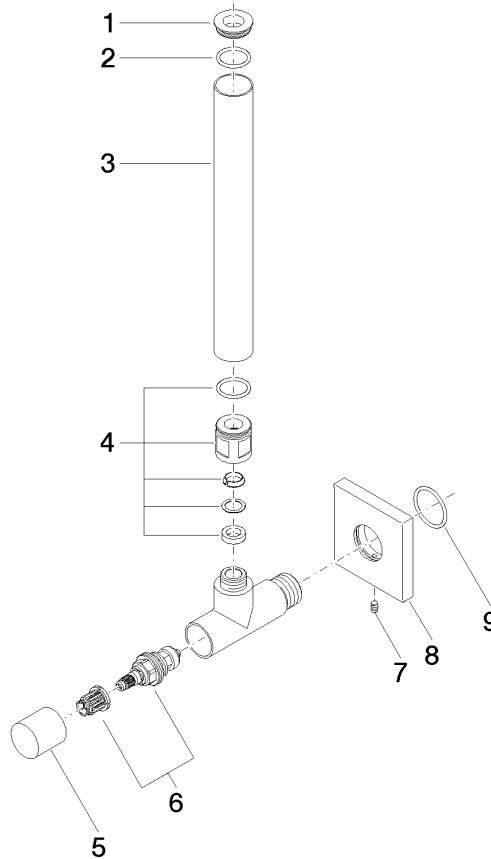

Angle valve - Brushed Durabronz (23kt Gold)

IMO

22 901 782

- rosette 60 x 60 mm
- hose covering 200mm, for shortening
- 1/2" connection
- WRAS 2205004

Fits: IMO, MEM, CL.1

	Brushed Durabronz (23kt Gold)	22 901 782-28
	Chrome	22 901 782-00
	Brushed Platinum	22 901 782-06
	Platinum	22 901 782-08
	Dark Chrome	22 901 782-19
	Matte Black	22 901 782-33
	Brushed Champagne (22kt Gold)	22 901 782-46
	Champagne (22kt Gold)	22 901 782-47
	Brushed Chrome	22 901 782-93
	Brushed Dark Platinum	22 901 782-99

22 901 782

mm [inches]

Flow rate chart

Certificates

WRAS_2205004.

22 901 782

Parts for other finishes can be found here: Chrome

Spare parts list

No.	Item Number	Name	Quantity used	Delivery time
1	09 21 22 000-28	nipple	1	-
Spare part can no longer be ordered, please order the replacement item				
2	90 14 10 010 00 90	seal	1	2
3	09 28 22 020-28	pipe	1	20
4	04 24 04 220 01-28	threaded connector	1	-
Spare part can no longer be ordered, please order the replacement item				
5	09 20 22 001-28	handle	1	20
6	90 90 03 006 00 90	top	1	2
7	09 31 11 048 90	pin	1	2
8	09 27 78 042-28	rosette	1	20
9	09 14 10 112 90	seal	1	2