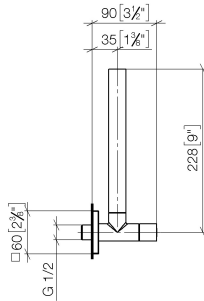

Angle valve - Brushed Durabronz (23kt Gold)

IMO

22 901 782

- rosette 60 x 60 mm
- hose covering 200mm, for shortening
- 1/2" connection
- WRAS 2205004

Fits: IMO, MEM, CL.1

	Brushed Durabronz (23kt Gold)	22 901 782-28
	Chrome	22 901 782-00
	Brushed Platinum	22 901 782-06
	Platinum	22 901 782-08
	Dark Chrome	22 901 782-19
	Matte Black	22 901 782-33
	Brushed Champagne (22kt Gold)	22 901 782-46
	Champagne (22kt Gold)	22 901 782-47
	Brushed Chrome	22 901 782-93
	Brushed Dark Platinum	22 901 782-99

22 901 782

mm [inches]

Flow rate chart

Certificates

WRAS_2205004.

22 901 782

Parts for other finishes can be found here: Chrome

Spare parts list

No.	Item Number	Name	Quantity used	Delivery time
1	09 21 22 000-28	nipple	1	-
Spare part can no longer be ordered, please order the replacement item				
2	90 14 10 010 00 90	seal	1	2
3	09 28 22 020-28	pipe	1	20
4	04 24 04 220 01-28	threaded connector	1	-
Spare part can no longer be ordered, please order the replacement item				
5	09 20 22 001-28	handle	1	20
6	90 90 03 006 00 90	top	1	2
7	09 31 11 048 90	pin	1	2
8	09 27 78 042-28	rosette	1	20
9	09 14 10 112 90	seal	1	2