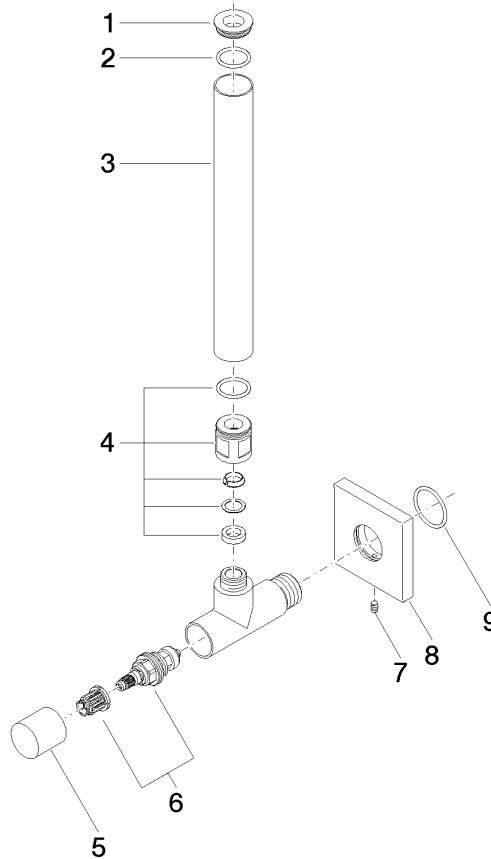

Angle valve - Matte Black

IMO

22 901 782

- rosette 60 x 60 mm
- hose covering 200mm, for shortening
- 1/2" connection
- WRAS 2205004

Fits: IMO, MEM, CL.1

	Matte Black	22 901 782-33
	Chrome	22 901 782-00
	Brushed Platinum	22 901 782-06
	Platinum	22 901 782-08
	Dark Chrome	22 901 782-19
	Brushed Durabronze (23kt Gold)	22 901 782-28
	Brushed Champagne (22kt Gold)	22 901 782-46
	Champagne (22kt Gold)	22 901 782-47
	Brushed Chrome	22 901 782-93
	Brushed Dark Platinum	22 901 782-99

22 901 782

mm [inches]

Flow rate chart

Certificates

WRAS_2205004.

22 901 782

Parts for other finishes can be found here: [Chrome](#)

Spare parts list

No.	Item Number	Name	Quantity used	Delivery time
1	09 21 22 000-33	nipple	1	30
2	90 14 10 010 00 90	seal	1	2
3	09 28 22 020-33	pipe	1	30
4	04 24 04 220 01-33	threaded connector	1	-
Spare part can no longer be ordered, please order the replacement item				
5	09 20 22 001-33	handle	1	30
6	90 90 03 006 00 90	top	1	2
7	09 31 11 048 90	pin	1	2
8	09 27 78 042-33	rosette	1	30
9	09 14 10 112 90	seal	1	2