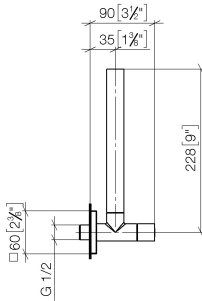

Angle valve - Matte Black

IMO

22 901 782

- rosette 60 x 60 mm
- hose covering 200mm, for shortening
- 1/2" connection
- WRAS 2205004

Fits: IMO, MEM, CL.1

	Matte Black	22 901 782-33
	Chrome	22 901 782-00
	Brushed Platinum	22 901 782-06
	Platinum	22 901 782-08
	Dark Chrome	22 901 782-19
	Brushed Durabronze (23kt Gold)	22 901 782-28
	Brushed Champagne (22kt Gold)	22 901 782-46
	Champagne (22kt Gold)	22 901 782-47
	Brushed Chrome	22 901 782-93
	Brushed Dark Platinum	22 901 782-99

22 901 782

mm [inches]

Flow rate chart

Certificates

WRAS_2205004.

22 901 782

Parts for other finishes can be found here: [Chrome](#)

Spare parts list

No.	Item Number	Name	Quantity used	Delivery time
1	09 21 22 000-33	nipple	1	30
2	90 14 10 010 00 90	seal	1	2
3	09 28 22 020-33	pipe	1	30
4	04 24 04 220 01-33	threaded connector	1	-
Spare part can no longer be ordered, please order the replacement item				
5	09 20 22 001-33	handle	1	30
6	90 90 03 006 00 90	top	1	2
7	09 31 11 048 90	pin	1	2
8	09 27 78 042-33	rosette	1	30
9	09 14 10 112 90	seal	1	2