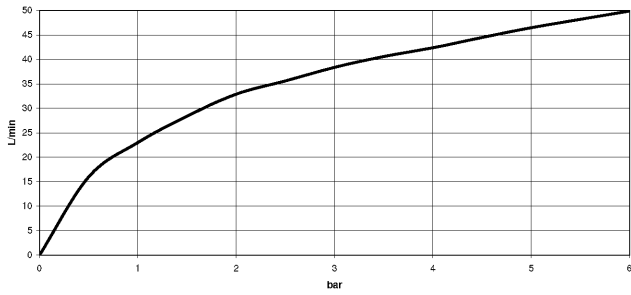

Angle valve - Champagne (22kt Gold)

IMO

22 901 782

- rosette 60 x 60 mm
- hose covering 200mm, for shortening
- 1/2" connection
- WRAS 2205004

Fits: IMO, MEM, CL.1

	Champagne (22kt Gold)	22 901 782-47
	Chrome	22 901 782-00
	Brushed Platinum	22 901 782-06
	Platinum	22 901 782-08
	Dark Chrome	22 901 782-19
	Brushed Durabronze (23kt Gold)	22 901 782-28
	Matte Black	22 901 782-33
	Brushed Champagne (22kt Gold)	22 901 782-46
	Brushed Chrome	22 901 782-93
	Brushed Dark Platinum	22 901 782-99

22 901 782

mm [inches]

Flow rate chart

Certificates

WRAS_2205004.

22 901 782

Parts for other finishes can be found here: [Chrome](#)

Spare parts list