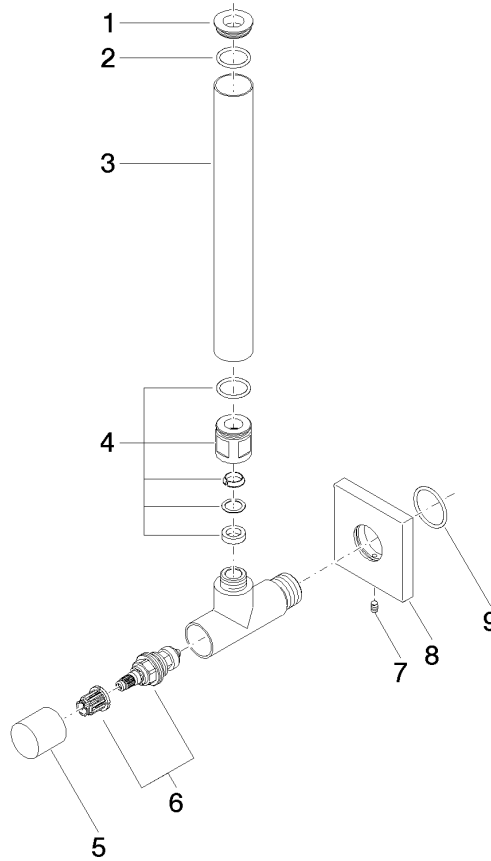

Angle valve - Champagne (22kt Gold)

IMO

22 901 782

- rosette 60 x 60 mm
- hose covering 200mm, for shortening
- 1/2" connection
- WRAS 2205004

Fits: IMO, MEM, CL.1

	Champagne (22kt Gold)	22 901 782-47
	Chrome	22 901 782-00
	Brushed Platinum	22 901 782-06
	Platinum	22 901 782-08
	Dark Chrome	22 901 782-19
	Brushed Durabronze (23kt Gold)	22 901 782-28
	Matte Black	22 901 782-33
	Brushed Champagne (22kt Gold)	22 901 782-46
	Brushed Chrome	22 901 782-93
	Brushed Dark Platinum	22 901 782-99

22 901 782

mm [inches]

Flow rate chart

Certificates

WRAS_2205004.

22 901 782

Parts for other finishes can be found here: [Chrome](#)

Spare parts list

No.	Item Number	Name	Quantity used	Delivery time
1	09 21 22 000-47	nipple	1	30
2	90 14 10 010 00 90	seal	1	2
3	09 28 22 020-47	pipe	1	30
4	04 24 04 220 01-47	threaded connector	1	-
Spare part can no longer be ordered, please order the replacement item				
5	09 20 22 001-47	handle	1	30
6	90 90 03 006 00 90	top	1	2
7	09 31 11 048 90	pin	1	2
8	09 27 78 042-47	rosette	1	60
9	09 14 10 112 90	seal	1	2