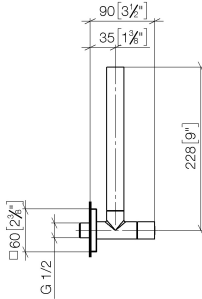

Angle valve - Champagne (22kt Gold)

IMO

22 901 782

- rosette 60 x 60 mm
- hose covering 200mm, for shortening
- 1/2" connection
- WRAS 2205004

Fits: IMO, MEM, CL.1

	Champagne (22kt Gold)	22 901 782-47
	Chrome	22 901 782-00
	Brushed Platinum	22 901 782-06
	Platinum	22 901 782-08
	Dark Chrome	22 901 782-19
	Brushed Durabronze (23kt Gold)	22 901 782-28
	Matte Black	22 901 782-33
	Brushed Champagne (22kt Gold)	22 901 782-46
	Brushed Chrome	22 901 782-93
	Brushed Dark Platinum	22 901 782-99

22 901 782

mm [inches]

Flow rate chart

Certificates

WRAS_2205004.

22 901 782

Parts for other finishes can be found here: [Chrome](#)

Spare parts list

No.	Item Number	Name	Quantity used	Delivery time
1	09 21 22 000-47	nipple	1	30
2	90 14 10 010 00 90	seal	1	2
3	09 28 22 020-47	pipe	1	30
4	04 24 04 220 01-47	threaded connector	1	-
Spare part can no longer be ordered, please order the replacement item				
5	09 20 22 001-47	handle	1	30
6	90 90 03 006 00 90	top	1	2
7	09 31 11 048 90	pin	1	2
8	09 27 78 042-47	rosette	1	60
9	09 14 10 112 90	seal	1	2