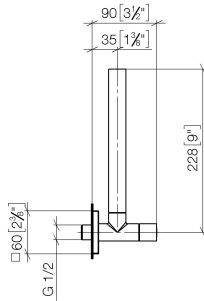

22 901 782

- rosette 60 x 60 mm
- hose covering 200mm, for shortening
- 1/2" connection
- WRAS 2205004

Fits: IMO, MEM, CL.1

	Brushed Chrome	22 901 782-93
	Chrome	22 901 782-00
	Brushed Platinum	22 901 782-06
	Platinum	22 901 782-08
	Dark Chrome	22 901 782-19
	Brushed Durabrass (23kt Gold)	22 901 782-28
	Matte Black	22 901 782-33
	Brushed Champagne (22kt Gold)	22 901 782-46
	Champagne (22kt Gold)	22 901 782-47
	Brushed Dark Platinum	22 901 782-99

22 901 782

mm [inches]

Flow rate chart

Certificates

WRAS_2205004.

22 901 782

Parts for other finishes can be found here: [Chrome](#)

Spare parts list

No.	Item Number	Name	Quantity used	Delivery time
1	09 21 22 000-93	nipple	1	60
2	90 14 10 010 00 90	seal	1	2
3	09 28 22 020-93	pipe	1	20
4	04 24 04 220 01-93	threaded connector	1	-
Spare part can no longer be ordered, please order the replacement item				
5	09 20 22 001-93	handle	1	20
6	90 90 03 006 00 90	top	1	2
7	09 31 11 048 90	pin	1	2
8	09 27 78 042-93	rosette	1	20
9	09 14 10 112 90	seal	1	2