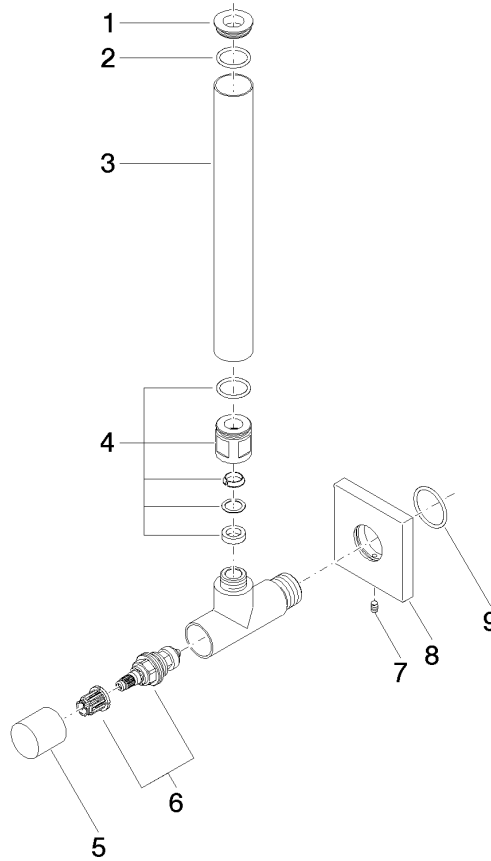

22 901 782

- rosette 60 x 60 mm
- hose covering 200mm, for shortening
- 1/2" connection
- WRAS 2205004

Fits: IMO, MEM, CL.1

	Brushed Chrome	22 901 782-93
	Chrome	22 901 782-00
	Brushed Platinum	22 901 782-06
	Platinum	22 901 782-08
	Dark Chrome	22 901 782-19
	Brushed Durabrass (23kt Gold)	22 901 782-28
	Matte Black	22 901 782-33
	Brushed Champagne (22kt Gold)	22 901 782-46
	Champagne (22kt Gold)	22 901 782-47
	Brushed Dark Platinum	22 901 782-99

22 901 782

mm [inches]

Flow rate chart

Certificates

WRAS_2205004.

22 901 782

Parts for other finishes can be found here: [Chrome](#)

Spare parts list

No.	Item Number	Name	Quantity used	Delivery time
1	09 21 22 000-93	nipple	1	60
2	90 14 10 010 00 90	seal	1	2
3	09 28 22 020-93	pipe	1	20
4	04 24 04 220 01-93	threaded connector	1	-
Spare part can no longer be ordered, please order the replacement item				
5	09 20 22 001-93	handle	1	20
6	90 90 03 006 00 90	top	1	2
7	09 31 11 048 90	pin	1	2
8	09 27 78 042-93	rosette	1	20
9	09 14 10 112 90	seal	1	2