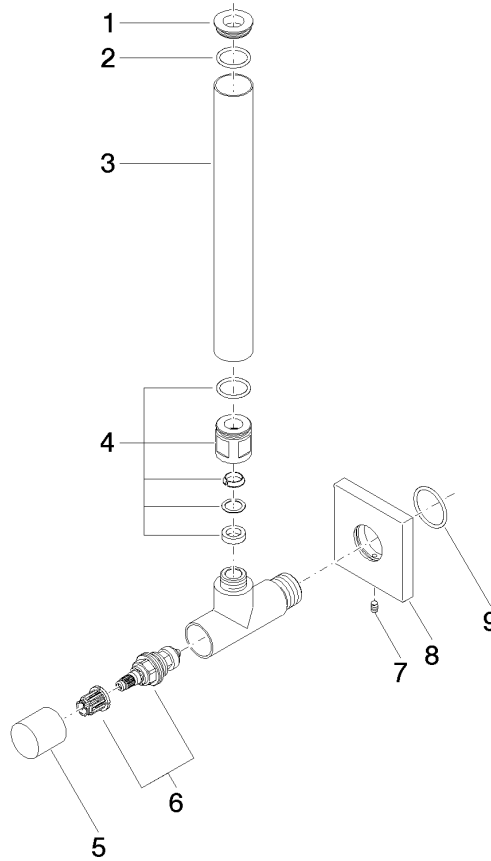

Angle valve - Brushed Dark Platinum

IMO

22 901 782

- rosette 60 x 60 mm
- hose covering 200mm, for shortening
- 1/2" connection
- WRAS 2205004

Fits: IMO, MEM, CL.1

| | | |
|---|-----------------------------------|---------------|
|  | Brushed Dark Platinum | 22 901 782-99 |
|  | Chrome | 22 901 782-00 |
|  | Brushed Platinum | 22 901 782-06 |
|  | Platinum | 22 901 782-08 |
|  | Dark Chrome | 22 901 782-19 |
|  | Brushed Durabronze (23kt Gold) | 22 901 782-28 |
|  | Matte Black | 22 901 782-33 |
|  | Brushed Champagne (22kt Gold) | 22 901 782-46 |
|  | Champagne (22kt Gold) | 22 901 782-47 |
|  | Brushed Chrome | 22 901 782-93 |

22 901 782

mm [inches]

Flow rate chart

Certificates

WRAS_2205004.

22 901 782

Parts for other finishes can be found here: [Chrome](#)

Spare parts list

| No. | Item Number | Name | Quantity used | Delivery time |
|--|--------------------|--------------------|---------------|---------------|
| 1 | 09 21 22 000-99 | nipple | 1 | 30 |
| 2 | 90 14 10 010 00 90 | seal | 1 | 2 |
| 3 | 09 28 22 020-99 | pipe | 1 | 30 |
| 4 | 04 24 04 220 01-99 | threaded connector | 1 | - |
| Spare part can no longer be ordered, please order the replacement item | | | | |
| 5 | 09 20 22 001-99 | handle | 1 | 30 |
| 6 | 90 90 03 006 00 90 | top | 1 | 2 |
| 7 | 09 31 11 048 90 | pin | 1 | 2 |
| 8 | 09 27 78 042-99 | rosette | 1 | 30 |
| 9 | 09 14 10 112 90 | seal | 1 | 2 |