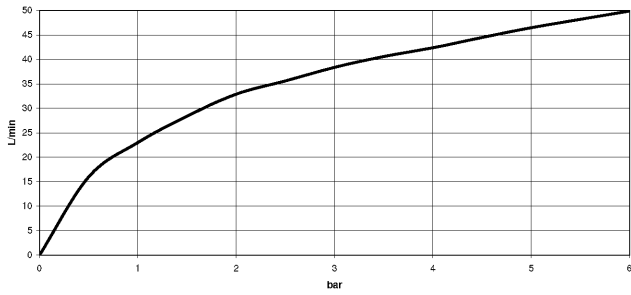

Angle valve - Brushed Dark Platinum

IMO

22 901 782

- rosette 60 x 60 mm
- hose covering 200mm, for shortening
- 1/2" connection
- WRAS 2205004

Fits: IMO, MEM, CL.1

| | | |
|---|-----------------------------------|---------------|
|  | Brushed Dark Platinum | 22 901 782-99 |
|  | Chrome | 22 901 782-00 |
|  | Brushed Platinum | 22 901 782-06 |
|  | Platinum | 22 901 782-08 |
|  | Dark Chrome | 22 901 782-19 |
|  | Brushed Durabronze (23kt Gold) | 22 901 782-28 |
|  | Matte Black | 22 901 782-33 |
|  | Brushed Champagne (22kt Gold) | 22 901 782-46 |
|  | Champagne (22kt Gold) | 22 901 782-47 |
|  | Brushed Chrome | 22 901 782-93 |

22 901 782

mm [inches]

Flow rate chart

Certificates

WRAS_2205004.

22 901 782

Parts for other finishes can be found here: [Chrome](#)

Spare parts list