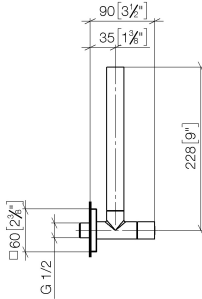

Angle valve - Brushed Dark Platinum

IMO

22 901 782

- rosette 60 x 60 mm
- hose covering 200mm, for shortening
- 1/2" connection
- WRAS 2205004

Fits: IMO, MEM, CL.1

| | | |
|---|-----------------------------------|---------------|
|  | Brushed Dark Platinum | 22 901 782-99 |
|  | Chrome | 22 901 782-00 |
|  | Brushed Platinum | 22 901 782-06 |
|  | Platinum | 22 901 782-08 |
|  | Dark Chrome | 22 901 782-19 |
|  | Brushed Durabronze (23kt Gold) | 22 901 782-28 |
|  | Matte Black | 22 901 782-33 |
|  | Brushed Champagne (22kt Gold) | 22 901 782-46 |
|  | Champagne (22kt Gold) | 22 901 782-47 |
|  | Brushed Chrome | 22 901 782-93 |

22 901 782

mm [inches]

Flow rate chart

Certificates

WRAS_2205004.

22 901 782

Parts for other finishes can be found here: [Chrome](#)

Spare parts list

| No. | Item Number | Name | Quantity used | Delivery time |
|--|--------------------|--------------------|---------------|---------------|
| 1 | 09 21 22 000-99 | nipple | 1 | 30 |
| 2 | 90 14 10 010 00 90 | seal | 1 | 2 |
| 3 | 09 28 22 020-99 | pipe | 1 | 30 |
| 4 | 04 24 04 220 01-99 | threaded connector | 1 | - |
| Spare part can no longer be ordered, please order the replacement item | | | | |
| 5 | 09 20 22 001-99 | handle | 1 | 30 |
| 6 | 90 90 03 006 00 90 | top | 1 | 2 |
| 7 | 09 31 11 048 90 | pin | 1 | 2 |
| 8 | 09 27 78 042-99 | rosette | 1 | 30 |
| 9 | 09 14 10 112 90 | seal | 1 | 2 |