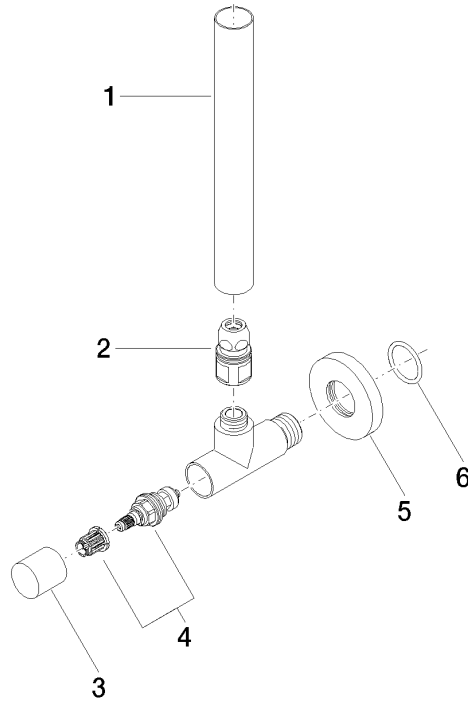

Angle valve - Brushed Platinum

22 901 979

- rosette Ø 55 mm
- hose covering 200mm, for shortening
- WRAS 2205004

	Brushed Platinum	22 901 979-06
	Chrome	22 901 979-00
	Platinum	22 901 979-08
	Durabress (23kt Gold)	22 901 979-09
	Dark Chrome	22 901 979-19
	Brushed Durabress (23kt Gold)	22 901 979-28
	Matte Black	22 901 979-33
	Brushed Champagne (22kt Gold)	22 901 979-46
	Champagne (22kt Gold)	22 901 979-47
	Brushed Chrome	22 901 979-93
	Brushed Dark Platinum	22 901 979-99

Angle valve - Brushed Platinum

22 901 979

mm [inches]

Flow rate chart

Certificates

WRAS_2205004.

Angle valve - Brushed Platinum

22 901 979

Parts for other finishes can be found here: [Chrome](#)

Spare parts list

No.	Item Number	Name	Quantity used	Delivery time
1	09 28 22 020-06	pipe	1	10
2	90 24 03 276 00 90	conversion kit	1	2
3	09 20 22 001-06	handle	1	10
4	90 90 03 006 00 90	top	1	2
5	09 27 22 015-06	rosette	1	10
6	09 14 10 093 90	seal	1	2