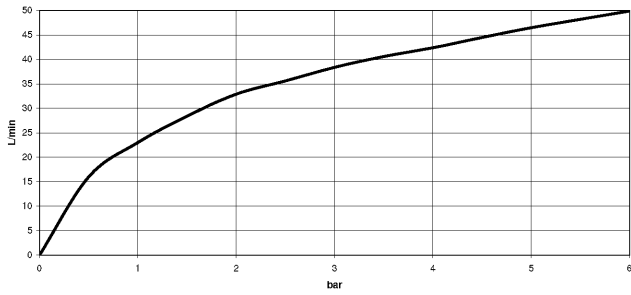

Angle valve - Brushed Platinum

22 901 979

- rosette Ø 55 mm
- hose covering 200mm, for shortening
- WRAS 2205004

	Brushed Platinum	22 901 979-06
	Chrome	22 901 979-00
	Platinum	22 901 979-08
	Durabress (23kt Gold)	22 901 979-09
	Dark Chrome	22 901 979-19
	Brushed Durabress (23kt Gold)	22 901 979-28
	Matte Black	22 901 979-33
	Brushed Champagne (22kt Gold)	22 901 979-46
	Champagne (22kt Gold)	22 901 979-47
	Brushed Chrome	22 901 979-93
	Brushed Dark Platinum	22 901 979-99

Angle valve - Brushed Platinum

22 901 979

mm [inches]

Flow rate chart

Certificates

WRAS_2205004.

Angle valve - Brushed Platinum

22 901 979