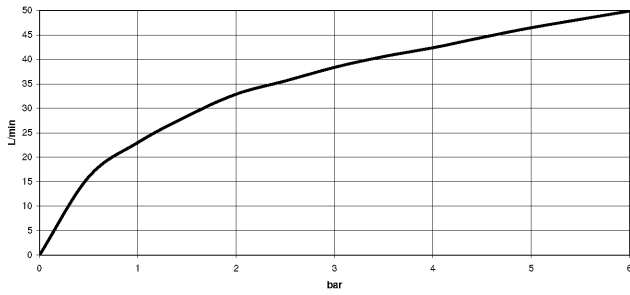

Angle valve - Dark Chrome

22 901 979

- rosette Ø 55 mm
- hose covering 200mm, for shortening
- WRAS 2205004

	Dark Chrome	22 901 979-19
	Chrome	22 901 979-00
	Brushed Platinum	22 901 979-06
	Platinum	22 901 979-08
	Durabress (23kt Gold)	22 901 979-09
	Brushed Durabress (23kt Gold)	22 901 979-28
	Matte Black	22 901 979-33
	Brushed Champagne (22kt Gold)	22 901 979-46
	Champagne (22kt Gold)	22 901 979-47
	Brushed Chrome	22 901 979-93
	Brushed Dark Platinum	22 901 979-99

Angle valve - Dark Chrome

22 901 979

mm [inches]

Flow rate chart

Certificates

WRAS_2205004.

Angle valve - Dark Chrome

22 901 979