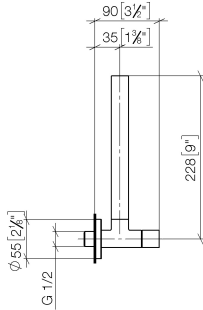

## Angle valve - Brushed Durabron (23kt Gold)

22 901 979

- rosette Ø 55 mm
- hose covering 200mm, for shortening
- WRAS 2205004

	Brushed Durabron (23kt Gold)	22 901 979-28
	Chrome	22 901 979-00
	Brushed Platinum	22 901 979-06
	Platinum	22 901 979-08
	Durabron (23kt Gold)	22 901 979-09
	Dark Chrome	22 901 979-19
	Matte Black	22 901 979-33
	Brushed Champagne (22kt Gold)	22 901 979-46
	Champagne (22kt Gold)	22 901 979-47
	Brushed Chrome	22 901 979-93
	Brushed Dark Platinum	22 901 979-99

## Angle valve - Brushed Durabron (23kt Gold)

---

22 901 979

mm [inches]

### Flow rate chart

---

### Certificates

---

WRAS\_2205004.

**Angle valve - Brushed Durabronz (23kt Gold)**

22 901 979

Parts for other finishes can be found here: [Chrome](#)

**Spare parts list**

No.	Item Number	Name	Quantity used	Delivery time
1	09 28 22 020-28	pipe	1	20
2	90 24 03 276 00 90	conversion kit	1	2
3	09 20 22 001-28	handle	1	20
4	90 90 03 006 00 90	top	1	2
5	09 27 22 015-28	rosette	1	20
6	09 14 10 093 90	seal	1	2