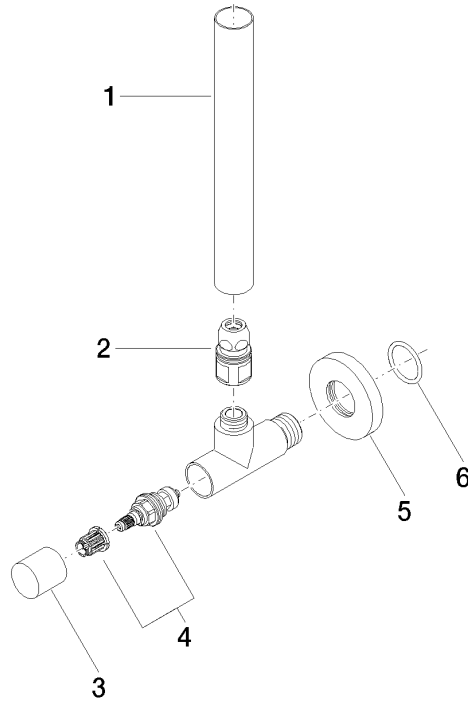

## Angle valve - Brushed Durabron (23kt Gold)

22 901 979

- rosette Ø 55 mm
- hose covering 200mm, for shortening
- WRAS 2205004

	Brushed Durabron (23kt Gold)	22 901 979-28
	Chrome	22 901 979-00
	Brushed Platinum	22 901 979-06
	Platinum	22 901 979-08
	Durabron (23kt Gold)	22 901 979-09
	Dark Chrome	22 901 979-19
	Matte Black	22 901 979-33
	Brushed Champagne (22kt Gold)	22 901 979-46
	Champagne (22kt Gold)	22 901 979-47
	Brushed Chrome	22 901 979-93
	Brushed Dark Platinum	22 901 979-99

## Angle valve - Brushed Durabron (23kt Gold)

---

22 901 979

mm [inches]

### Certificates

---

WRAS\_2205004.

**Angle valve - Brushed Durabronz (23kt Gold)**

22 901 979

Parts for other finishes can be found here: [Chrome](#)

**Spare parts list**

No.	Item Number	Name	Quantity used	Delivery time
1	09 28 22 020-28	pipe	1	20
2	90 24 03 276 00 90	conversion kit	1	2
3	09 20 22 001-28	handle	1	20
4	90 90 03 006 00 90	top	1	2
5	09 27 22 015-28	rosette	1	20
6	09 14 10 093 90	seal	1	2