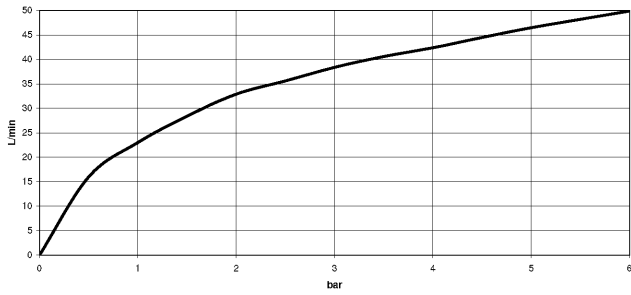

## Angle valve - Brushed Durabron (23kt Gold)

---

22 901 979

mm [inches]

### Flow rate chart

---