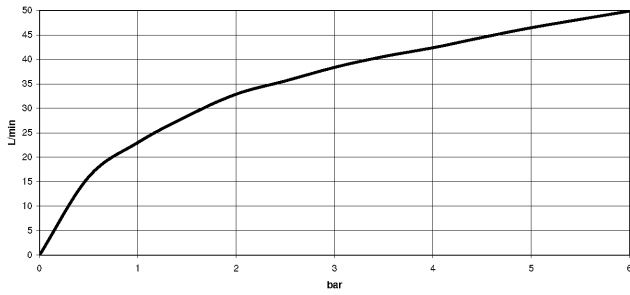

Angle valve - Brushed Champagne (22kt Gold)

22 901 979

- rosette Ø 55 mm
- hose covering 200mm, for shortening
- WRAS 2205004

	Brushed Champagne (22kt Gold)	22 901 979-46
	Chrome	22 901 979-00
	Brushed Platinum	22 901 979-06
	Platinum	22 901 979-08
	Durabass (23kt Gold)	22 901 979-09
	Dark Chrome	22 901 979-19
	Brushed Durabass (23kt Gold)	22 901 979-28
	Matte Black	22 901 979-33
	Champagne (22kt Gold)	22 901 979-47
	Brushed Chrome	22 901 979-93
	Brushed Dark Platinum	22 901 979-99

Angle valve - Brushed Champagne (22kt Gold)

22 901 979

mm [inches]

Flow rate chart

Certificates

WRAS_2205004.

Angle valve - Brushed Champagne (22kt Gold)

22 901 979