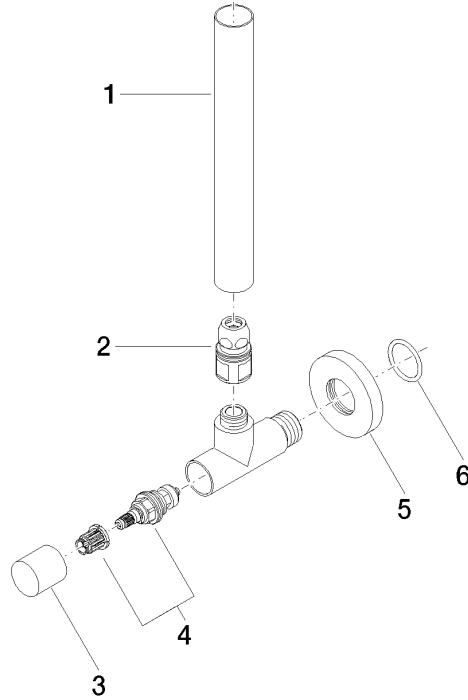

Angle valve - Brushed Champagne (22kt Gold)

22 901 979

- rosette Ø 55 mm
- hose covering 200mm, for shortening
- WRAS 2205004

	Brushed Champagne (22kt Gold)	22 901 979-46
	Chrome	22 901 979-00
	Brushed Platinum	22 901 979-06
	Platinum	22 901 979-08
	Durabass (23kt Gold)	22 901 979-09
	Dark Chrome	22 901 979-19
	Brushed Durabass (23kt Gold)	22 901 979-28
	Matte Black	22 901 979-33
	Champagne (22kt Gold)	22 901 979-47
	Brushed Chrome	22 901 979-93
	Brushed Dark Platinum	22 901 979-99

Angle valve - Brushed Champagne (22kt Gold)

22 901 979

mm [inches]

Flow rate chart

Certificates

WRAS_2205004.

Angle valve - Brushed Champagne (22kt Gold)

22 901 979

Parts for other finishes can be found here: [Chrome](#)

Spare parts list

No.	Item Number	Name	Quantity used	Delivery time
1	09 28 22 020-46	pipe	1	30
2	90 24 03 276 00 90	conversion kit	1	2
3	09 20 22 001-46	handle	1	30
4	90 90 03 006 00 90	top	1	2
5	09 27 22 015-46	rosette	1	30
6	09 14 10 093 90	seal	1	2