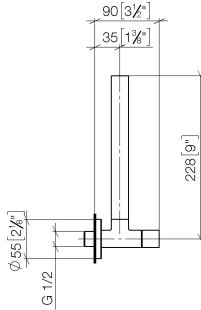

Angle valve - Brushed Champagne (22kt Gold)

22 901 979

- rosette Ø 55 mm
- hose covering 200mm, for shortening
- WRAS 2205004

	Brushed Champagne (22kt Gold)	22 901 979-46
	Chrome	22 901 979-00
	Brushed Platinum	22 901 979-06
	Platinum	22 901 979-08
	Durabass (23kt Gold)	22 901 979-09
	Dark Chrome	22 901 979-19
	Brushed Durabass (23kt Gold)	22 901 979-28
	Matte Black	22 901 979-33
	Champagne (22kt Gold)	22 901 979-47
	Brushed Chrome	22 901 979-93
	Brushed Dark Platinum	22 901 979-99

Angle valve - Brushed Champagne (22kt Gold)

22 901 979

mm [inches]

Flow rate chart

Certificates

WRAS_2205004.

Angle valve - Brushed Champagne (22kt Gold)

22 901 979

Parts for other finishes can be found here: [Chrome](#)

Spare parts list

No.	Item Number	Name	Quantity used	Delivery time
1	09 28 22 020-46	pipe	1	30
2	90 24 03 276 00 90	conversion kit	1	2
3	09 20 22 001-46	handle	1	30
4	90 90 03 006 00 90	top	1	2
5	09 27 22 015-46	rosette	1	30
6	09 14 10 093 90	seal	1	2