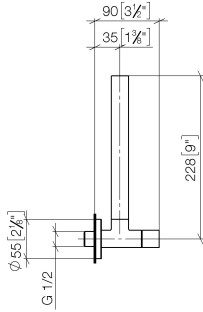

Angle valve - Champagne (22kt Gold)

22 901 979

- rosette Ø 55 mm
- hose covering 200mm, for shortening
- WRAS 2205004

	Champagne (22kt Gold)	22 901 979-47
	Chrome	22 901 979-00
	Brushed Platinum	22 901 979-06
	Platinum	22 901 979-08
	Durabronze (23kt Gold)	22 901 979-09
	Dark Chrome	22 901 979-19
	Brushed Durabronze (23kt Gold)	22 901 979-28
	Matte Black	22 901 979-33
	Brushed Champagne (22kt Gold)	22 901 979-46
	Brushed Chrome	22 901 979-93
	Brushed Dark Platinum	22 901 979-99

Angle valve - Champagne (22kt Gold)

22 901 979

mm [inches]

Flow rate chart

Angle valve - Champagne (22kt Gold)

22 901 979

Parts for other finishes can be found here: [Chrome](#)

Spare parts list

No.	Item Number	Name	Quantity used	Delivery time
1	09 28 22 020-47	pipe	1	30
2	90 24 03 276 00 90	conversion kit	1	2
3	09 20 22 001-47	handle	1	30
4	90 90 03 006 00 90	top	1	2
5	09 27 22 015-47	rosette	1	30
6	09 14 10 093 90	seal	1	2