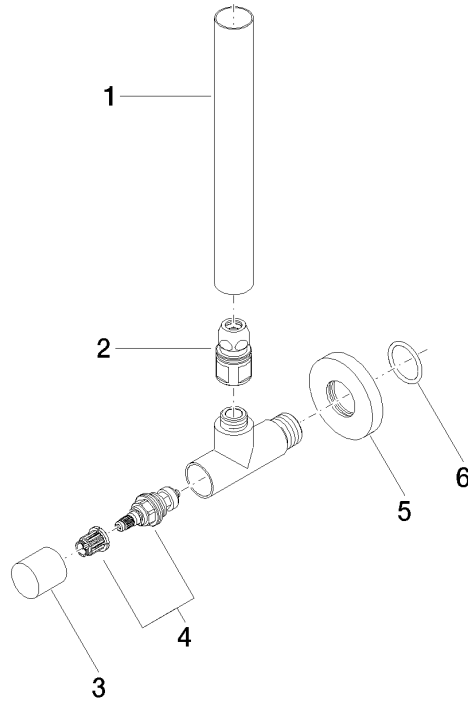

Angle valve - Champagne (22kt Gold)

22 901 979

- rosette Ø 55 mm
- hose covering 200mm, for shortening
- WRAS 2205004

	Champagne (22kt Gold)	22 901 979-47
	Chrome	22 901 979-00
	Brushed Platinum	22 901 979-06
	Platinum	22 901 979-08
	Durabronze (23kt Gold)	22 901 979-09
	Dark Chrome	22 901 979-19
	Brushed Durabronze (23kt Gold)	22 901 979-28
	Matte Black	22 901 979-33
	Brushed Champagne (22kt Gold)	22 901 979-46
	Brushed Chrome	22 901 979-93
	Brushed Dark Platinum	22 901 979-99

Angle valve - Champagne (22kt Gold)

22 901 979

mm [inches]

Flow rate chart

Angle valve - Champagne (22kt Gold)

22 901 979

Parts for other finishes can be found here: [Chrome](#)

Spare parts list

No.	Item Number	Name	Quantity used	Delivery time
1	09 28 22 020-47	pipe	1	30
2	90 24 03 276 00 90	conversion kit	1	2
3	09 20 22 001-47	handle	1	30
4	90 90 03 006 00 90	top	1	2
5	09 27 22 015-47	rosette	1	30
6	09 14 10 093 90	seal	1	2