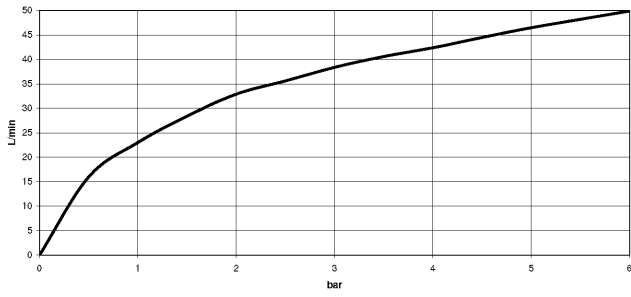

Angle valve - Champagne (22kt Gold)

22 901 979

- rosette Ø 55 mm
- hose covering 200mm, for shortening
- WRAS 2205004

	Champagne (22kt Gold)	22 901 979-47
	Chrome	22 901 979-00
	Brushed Platinum	22 901 979-06
	Platinum	22 901 979-08
	Durabronze (23kt Gold)	22 901 979-09
	Dark Chrome	22 901 979-19
	Brushed Durabronze (23kt Gold)	22 901 979-28
	Matte Black	22 901 979-33
	Brushed Champagne (22kt Gold)	22 901 979-46
	Brushed Chrome	22 901 979-93
	Brushed Dark Platinum	22 901 979-99

Angle valve - Champagne (22kt Gold)

22 901 979

mm [inches]

Flow rate chart

Angle valve - Champagne (22kt Gold)

22 901 979

Parts for other finishes can be found here: [Chrome](#)

Spare parts list