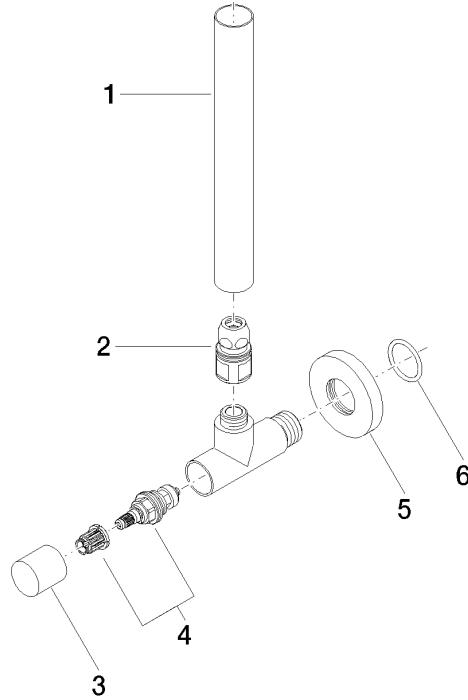

## Angle valve - Brushed Dark Platinum

22 901 979

- rosette Ø 55 mm
- hose covering 200mm, for shortening
- WRAS 2205004

	Brushed Dark Platinum	22 901 979-99
	Chrome	22 901 979-00
	Brushed Platinum	22 901 979-06
	Platinum	22 901 979-08
	Durabass (23kt Gold)	22 901 979-09
	Dark Chrome	22 901 979-19
	Brushed Durabass (23kt Gold)	22 901 979-28
	Matte Black	22 901 979-33
	Brushed Champagne (22kt Gold)	22 901 979-46
	Champagne (22kt Gold)	22 901 979-47
	Brushed Chrome	22 901 979-93

## Angle valve - Brushed Dark Platinum

---

22 901 979

mm [inches]

## Angle valve - Brushed Dark Platinum

22 901 979

Parts for other finishes can be found here: [Chrome](#)

### Spare parts list

No.	Item Number	Name	Quantity used	Delivery time
1	09 28 22 020-99	pipe	1	30
2	90 24 03 276 00 90	conversion kit	1	2
3	09 20 22 001-99	handle	1	30
4	90 90 03 006 00 90	top	1	2
5	09 27 22 015-99	rosette	1	30
6	09 14 10 093 90	seal	1	2