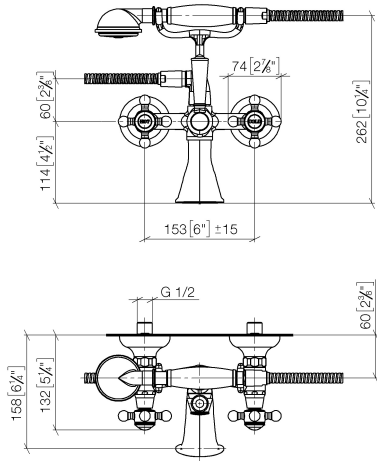

MADISON Bath mixer for wall mounting with hand shower set - Durabronss (23kt Gold)

MADISON

25 023 360

- 160mm projection
- Hand shower: COMPACT RAIN, max. flow rate 9 l/min (at 3 bar)
- spout: rectangular normal flow
- wall bracket
- rotary diverter for bath/shower
- rosette Ø 70 mm
- 1/2" connection
- gauge 153 mm
- metal shower hose 1250mm with integrated anti-twist protection
- max. spout flow rate 26 l/min
- WRAS 1512014

25 023 360
mm [inches]

Flow rate chart

Certificates

WRAS_1512014. Belgaqua_21-378-
27_2.

MADISON Bath mixer for wall mounting with hand shower set - Durabronze (23kt Gold)

MADISON

25 023 360
Parts for other
finishes can be found
here: [Chrome](#)