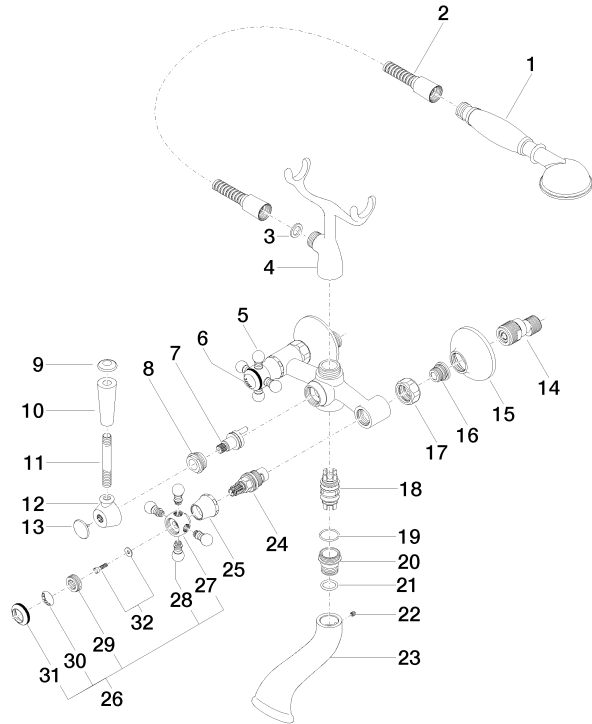

25 023 360
mm [inches]

Flow rate chart

Certificates

WRAS_1512014. Belgaqua_21-378-
27_2.

MADISON Bath mixer for wall mounting with hand shower set - Durabronze (23kt Gold)

MADISON

25 023 360
Parts for other
finishes can be found
here: [Chrome](#)

MADISON Bath mixer for wall mounting with hand shower set - Durabross (23kt Gold)

MADISON

25 023 360

Spare parts list

No.	Item Number	Name	Quantity used	Delivery time
1	28 002 970-09	MADISON Metal hand shower with porcelain insert (white) - Durabross (23kt Gold)	1	40
2	28 104 970-09	Metal shower hose 1/2" x 1/2" x 1250 mm - Durabross (23kt Gold)	1	40
3	90 14 20 002 00 90	seal	1	2
4	04 17 20 010 00-09	holder	1	60
5	04 20 36 002 07-09	handle (hot)	1	40
6	09 26 01 011 90	accessories	1	2
7	90 15 01 001 00 90	diverter	1	2
8	09 23 10 007 90	nut	1	2
9	09 30 30 062-09	screw	1	40
10	11 170 370-09	MADISON Lever insert - Durabross (23kt Gold)	1	40
11	09 28 22 013 90	pipe	1	2
12	09 18 20 011-09	base	1	40
13	09 30 30 064-09	screw	1	40
14	04 11 04 030 00 90	connection	2	2
15	09 27 39 010-09	rosette	2	40
16	04 29 05 014 00 90	nipple	2	2
17	09 23 30 010-09	nut	2	40
18	90 21 10 010 00 90	insert	1	2
19	90 14 10 056 00 90	seal	1	2
20	09 24 03 123 20 90	nipple	1	2
21	09 14 10 022 90	seal	1	2
22	90 31 11 030 00 90	pin	1	2
23	09 11 06 033 20-09	spout	1	60
24	90 90 03 131 00 90	top	2	2
25	09 21 02 055-09	cover	2	40
26	04 20 36 002 06-09	handle (cold)	1	40
27	09 20 36 002-09	handle	2	40
28	09 20 36 004-09	handle	8	40
29	09 20 83 006 90	handle	2	2
30	09 26 01 010 90	accessories	1	2
31	09 20 36 005-09	handle	2	40
32	04 30 30 029 00 90	fixing set	2	2