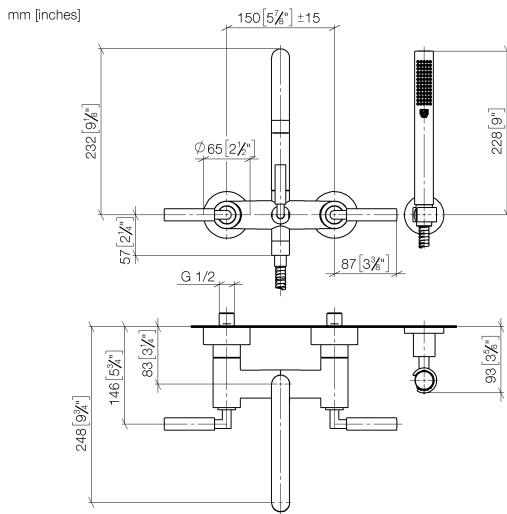

25 133 882

- spout: circular, air-enriched flow
- max. flow 22 l/min at 3 bar flow pressure
- Hand shower: COMPACT RAIN, max. flow rate 6.8 l/min (at 3 bar)
- complete hand shower set with anti-scale system
- 240mm projection
- rotary diverter for bath/shower
- slide-on rosettes Ø 65 mm
- rosette for shower holder Ø 50mm
- 1/2" connection
- gauge 150 mm - 15 mm
- metal shower hose 1250mm with integrated anti-twist protection
- WRAS 2210004

Intrinsic protection against back flow.

Stand pipes combination possible on request (x-TRA SERVICE).

	Brushed Platinum	25 133 882-06
	Chrome	25 133 882-00
	Platinum	25 133 882-08
	Dark Chrome	25 133 882-19
	Brushed Durabrass (23kt Gold)	25 133 882-28
	Matte Black	25 133 882-33
	Brushed Champagne (22kt Gold)	25 133 882-46
	Champagne (22kt Gold)	25 133 882-47
	Brushed Chrome	25 133 882-93
	Brushed Dark Platinum	25 133 882-99

### Flow rate chart

### Spare parts list

No.	Item Number	Name	Quantity used	Delivery time
1	25 100 882-06	shower set	1	60
2	90 14 20 026 00 90	seal	1	2
3	28 050 892-06	TARA Wall bracket - Brushed Platinum	1	10
4	90 30 02 072 00-06	Metal shower hose 1/2" x 3/8" x 1250 mm - Brushed Platinum	1	10
5	28 019 979-06	Hand shower - Brushed Platinum	1	10