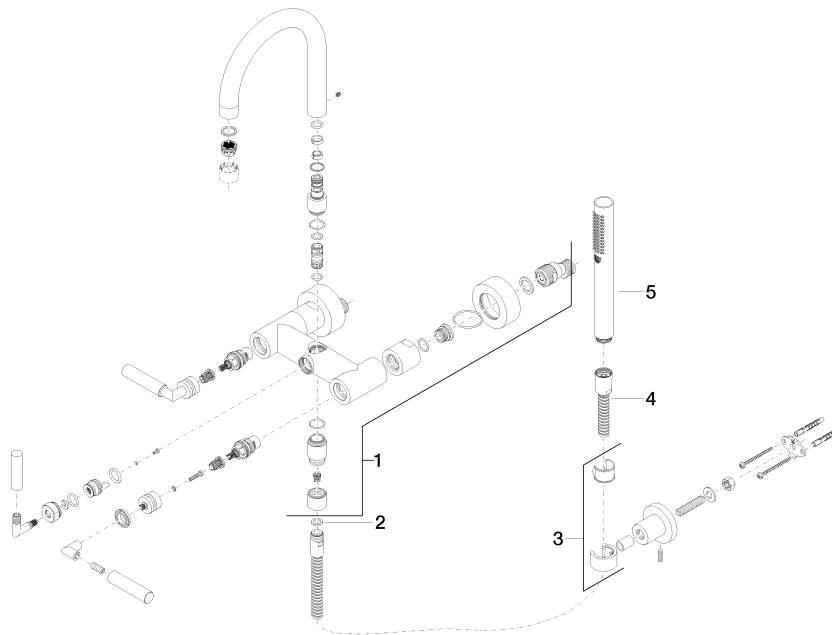

25 133 882

- spout: circular, air-enriched flow
- max. flow 22 l/min at 3 bar flow pressure
- Hand shower: COMPACT RAIN, max. flow rate 6.8 l/min (at 3 bar)
- complete hand shower set with anti-scale system
- 240mm projection
- rotary diverter for bath/shower
- slide-on rosettes Ø 65 mm
- rosette for shower holder Ø 50mm
- 1/2" connection
- gauge 150 mm - 15 mm
- metal shower hose 1250mm with integrated anti-twist protection
- WRAS 2210004

### Flow rate chart

### Spare parts list

No.	Item Number	Name	Quantity used	Delivery time
1	25 100 882-06	shower set	1	60
2	90 14 20 026 00 90	seal	1	2
3	28 050 892-06	TARA Wall bracket - Brushed Platinum	1	10
4	90 30 02 072 00-06	Metal shower hose 1/2" x 3/8" x 1250 mm - Brushed Platinum	1	10
5	28 019 979-06	Hand shower - Brushed Platinum	1	10