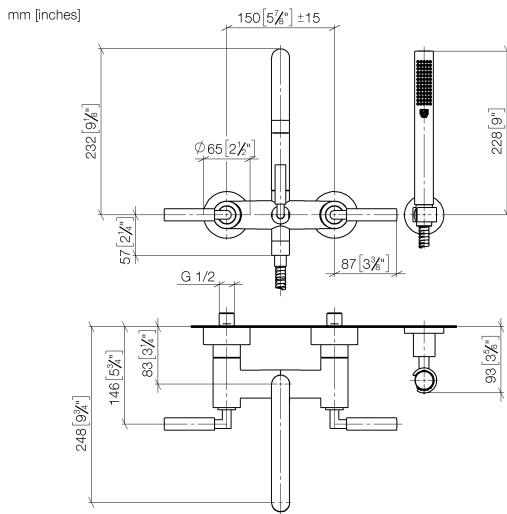

25 133 882

- spout: circular, air-enriched flow
- max. flow 22 l/min at 3 bar flow pressure
- Hand shower: COMPACT RAIN, max. flow rate 6.8 l/min (at 3 bar)
- complete hand shower set with anti-scale system
- 240mm projection
- rotary diverter for bath/shower
- slide-on rosettes Ø 65 mm
- rosette for shower holder Ø 50mm
- 1/2" connection
- gauge 150 mm - 15 mm
- metal shower hose 1250mm with integrated anti-twist protection
- WRAS 2210004

Intrinsic protection against back flow.

Stand pipes combination possible on request (x-TRA SERVICE).

	Platinum	25 133 882-08
	Chrome	25 133 882-00
	Brushed Platinum	25 133 882-06
	Dark Chrome	25 133 882-19
	Brushed Durabronze (23kt Gold)	25 133 882-28
	Matte Black	25 133 882-33
	Brushed Champagne (22kt Gold)	25 133 882-46
	Champagne (22kt Gold)	25 133 882-47
	Brushed Chrome	25 133 882-93
	Brushed Dark Platinum	25 133 882-99

25 133 882

Flow rate chart

Certificates

WRAS_2210004. LGA_18933. Belgaqua_21-026-27_4.

25 133 882

Parts for other finishes can be found here: [Chrome](#)

Spare parts list

No.	Item Number	Name	Quantity used	Delivery time
1	25 100 882-08	shower set	1	60
2	90 14 20 026 00 90	seal	1	2
3	28 050 892-08	TARA Wall bracket - Platinum	1	40
4	90 30 02 072 00-08	Metal shower hose 1/2" x 3/8" x 1250 mm - Platinum	1	40
5	28 019 979-08	Hand shower - Platinum	1	40