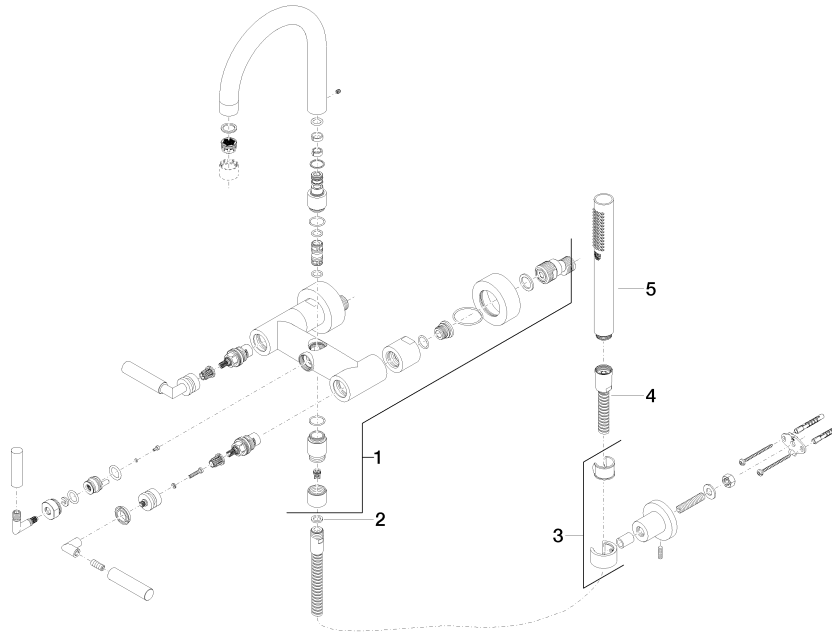

25 133 882

- spout: circular, air-enriched flow
- max. flow 22 l/min at 3 bar flow pressure
- Hand shower: COMPACT RAIN, max. flow rate 6.8 l/min (at 3 bar)
- complete hand shower set with anti-scale system
- 240mm projection
- rotary diverter for bath/shower
- slide-on rosettes Ø 65 mm
- rosette for shower holder Ø 50mm
- 1/2" connection
- gauge 150 mm - 15 mm
- metal shower hose 1250mm with integrated anti-twist protection
- WRAS 2210004

25 133 882

Flow rate chart

Certificates

WRAS_2210004. LGA_18933. Belgaqua_21-026-27_4.

25 133 882

Parts for other finishes can be found here: [Chrome](#)

Spare parts list

No.	Item Number	Name	Quantity used	Delivery time
1	25 100 882-08	shower set	1	60
2	90 14 20 026 00 90	seal	1	2
3	28 050 892-08	TARA Wall bracket - Platinum	1	40
4	90 30 02 072 00-08	Metal shower hose 1/2" x 3/8" x 1250 mm - Platinum	1	40
5	28 019 979-08	Hand shower - Platinum	1	40