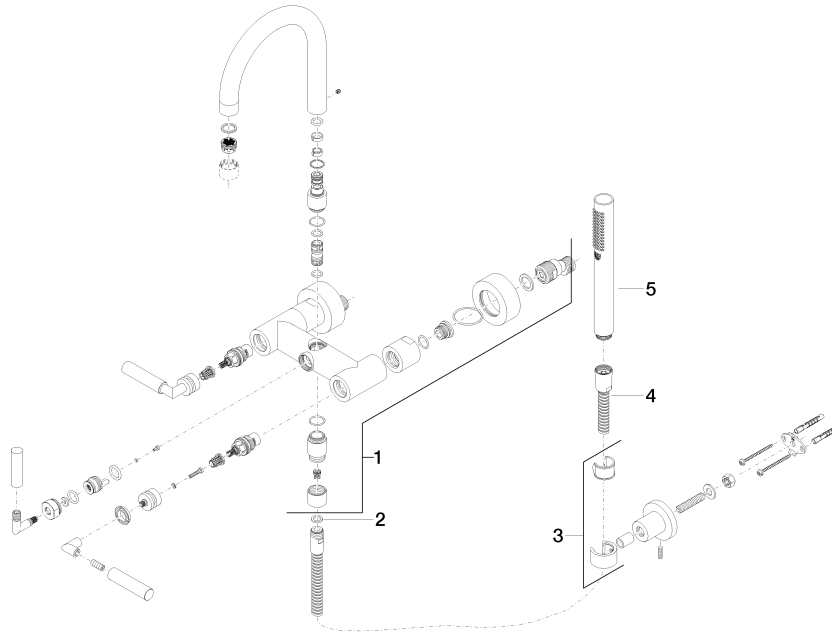

**TARA Bath mixer for wall mounting with hand shower set - Brushed Durabronz  
(23kt Gold)**

TARA

25 133 882

- spout: circular, air-enriched flow
- max. flow 22 l/min at 3 bar flow pressure
- Hand shower: COMPACT RAIN, max. flow rate 6.8 l/min (at 3 bar)
- complete hand shower set with anti-scale system
- 240mm projection
- rotary diverter for bath/shower
- slide-on rosettes Ø 65 mm
- rosette for shower holder Ø 50mm
- 1/2" connection
- gauge 150 mm - 15 mm
- metal shower hose 1250mm with integrated anti-twist protection
- WRAS 2210004

Intrinsic protection against back flow.

Stand pipes combination possible on request (x-TRA SERVICE).

	Brushed Durabronz (23kt Gold)	25 133 882-28
	Chrome	25 133 882-00
	Brushed Platinum	25 133 882-06
	Platinum	25 133 882-08
	Dark Chrome	25 133 882-19
	Matte Black	25 133 882-33
	Brushed Champagne (22kt Gold)	25 133 882-46
	Champagne (22kt Gold)	25 133 882-47
	Brushed Chrome	25 133 882-93
	Brushed Dark Platinum	25 133 882-99

25 133 882  
mm [inches]

Flow rate chart

Certificates

WRAS\_2210004.      LGA\_18933.      Belgaqua\_21-026-27\_4.

25 133 882  
Parts for other  
finishes can be found  
here: Chrome

**Spare parts list**

No.	Item Number	Name	Quantity used	Delivery time
1	25 100 882-28	shower set	1	-
Spare part can no longer be ordered, please order the replacement item				
2	90 14 20 026 00 90	seal	1	2
3	28 050 892-28	TARA Wall bracket - Brushed Durabronz (23kt Gold)	1	20
4	90 30 02 072 00-28	Metal shower hose 1/2" x 3/8" x 1250 mm - Brushed Durabronz (23kt Gold)	1	20
5	28 019 979-28	Hand shower - Brushed Durabronz (23kt Gold)	1	20