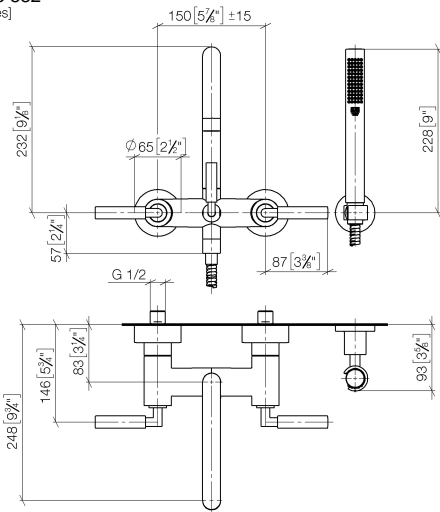

**TARA Bath mixer for wall mounting with hand shower set - Brushed Durabronz  
(23kt Gold)**

TARA

25 133 882

- spout: circular, air-enriched flow
- max. flow 22 l/min at 3 bar flow pressure
- Hand shower: COMPACT RAIN, max. flow rate 6.8 l/min (at 3 bar)
- complete hand shower set with anti-scale system
- 240mm projection
- rotary diverter for bath/shower
- slide-on rosettes Ø 65 mm
- rosette for shower holder Ø 50mm
- 1/2" connection
- gauge 150 mm - 15 mm
- metal shower hose 1250mm with integrated anti-twist protection
- WRAS 2210004

Intrinsic protection against back flow.

Stand pipes combination possible on request (x-TRA SERVICE).

	Brushed Durabronz (23kt Gold)	25 133 882-28
	Chrome	25 133 882-00
	Brushed Platinum	25 133 882-06
	Platinum	25 133 882-08
	Dark Chrome	25 133 882-19
	Matte Black	25 133 882-33
	Brushed Champagne (22kt Gold)	25 133 882-46
	Champagne (22kt Gold)	25 133 882-47
	Brushed Chrome	25 133 882-93
	Brushed Dark Platinum	25 133 882-99

25 133 882  
mm [inches]

Flow rate chart

Certificates

WRAS\_2210004.      LGA\_18933.      Belgaqua\_21-026-27\_4.

25 133 882  
Parts for other  
finishes can be found  
here: Chrome

**Spare parts list**

No.	Item Number	Name	Quantity used	Delivery time
1	25 100 882-28	shower set	1	-
Spare part can no longer be ordered, please order the replacement item				
2	90 14 20 026 00 90	seal	1	2
3	28 050 892-28	TARA Wall bracket - Brushed Durabronz (23kt Gold)	1	20
4	90 30 02 072 00-28	Metal shower hose 1/2" x 3/8" x 1250 mm - Brushed Durabronz (23kt Gold)	1	20
5	28 019 979-28	Hand shower - Brushed Durabronz (23kt Gold)	1	20