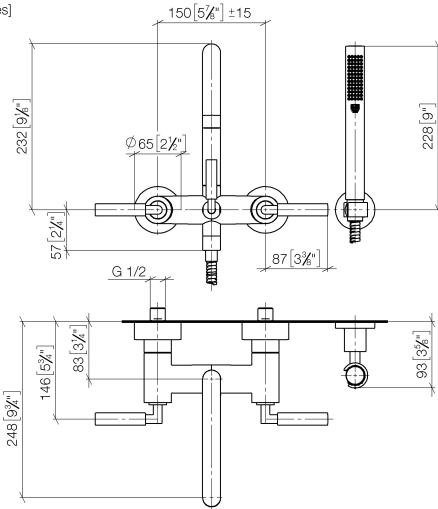

**TARA Bath mixer for wall mounting with hand shower set - Brushed Champagne (22kt Gold)**

TARA

25 133 882

- spout: circular, air-enriched flow
- max. flow 22 l/min at 3 bar flow pressure
- Hand shower: COMPACT RAIN, max. flow rate 6.8 l/min (at 3 bar)
- complete hand shower set with anti-scale system
- 240mm projection
- rotary diverter for bath/shower
- slide-on rosettes Ø 65 mm
- rosette for shower holder Ø 50mm
- 1/2" connection
- gauge 150 mm - 15 mm
- metal shower hose 1250mm with integrated anti-twist protection

**TARA Bath mixer for wall mounting with hand shower set - Brushed  
Champagne (22kt Gold)**

TARA

25 133 882  
mm [inches]

**Flow rate chart**

**Certificates**

WRAS\_2210004.

TARA Bath mixer for wall mounting with hand shower set - Brushed  
Champagne (22kt Gold)