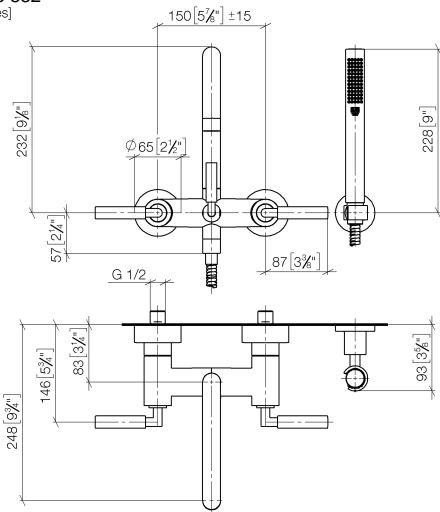

TARA Bath mixer for wall mounting with hand shower set - Champagne (22kt Gold)

TARA

25 133 882

TARA Bath mixer for wall mounting with hand shower set - Champagne (22kt Gold)

TARA

25 133 882

25 133 882
mm [inches]