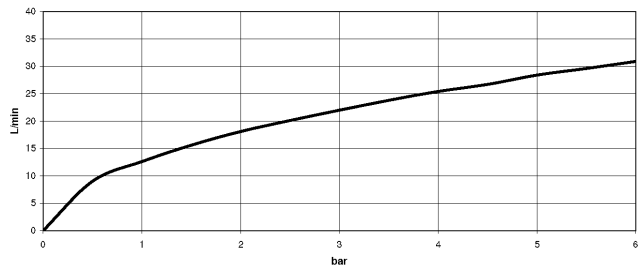

Flow rate chart

Certificates

WRAS_2210004.