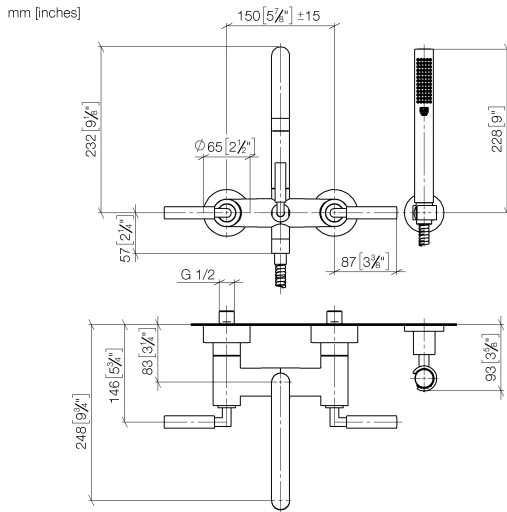

25 133 882

- spout: circular, air-enriched flow
- max. flow 22 l/min at 3 bar flow pressure
- Hand shower: COMPACT RAIN, max. flow rate 6.8 l/min (at 3 bar)
- complete hand shower set with anti-scale system
- 240mm projection
- rotary diverter for bath/shower
- slide-on rosettes Ø 65 mm
- rosette for shower holder Ø 50mm
- 1/2" connection
- gauge 150 mm - 15 mm
- metal shower hose 1250mm with integrated anti-twist protection
- WRAS 2210004

Intrinsic protection against back flow.

Stand pipes combination possible on request (x-TRA SERVICE).

	Brushed Chrome	25 133 882-93
	Chrome	25 133 882-00
	Brushed Platinum	25 133 882-06
	Platinum	25 133 882-08
	Dark Chrome	25 133 882-19
	Brushed Durabronze (23kt Gold)	25 133 882-28
	Matte Black	25 133 882-33
	Brushed Champagne (22kt Gold)	25 133 882-46
	Champagne (22kt Gold)	25 133 882-47
	Brushed Dark Platinum	25 133 882-99

25 133 882

Flow rate chart

Certificates

WRAS\_2210004.      LGA\_18933.      Belgaqua\_21-026-27\_4.

25 133 882

Parts for other finishes can be found here: [Chrome](#)

### Spare parts list

No.	Item Number	Name	Quantity used	Delivery time
1	25 100 882-93	shower set	1	-
Spare part can no longer be ordered, please order the replacement item				
2	90 14 20 026 00 90	seal	1	2
3	28 050 892-93	TARA Wall bracket - Brushed Chrome	1	20
4	90 30 02 072 00-93	Metal shower hose 1/2" x 3/8" x 1250 mm - Brushed Chrome	1	20
5	28 019 979-93	Hand shower - Brushed Chrome	1	20