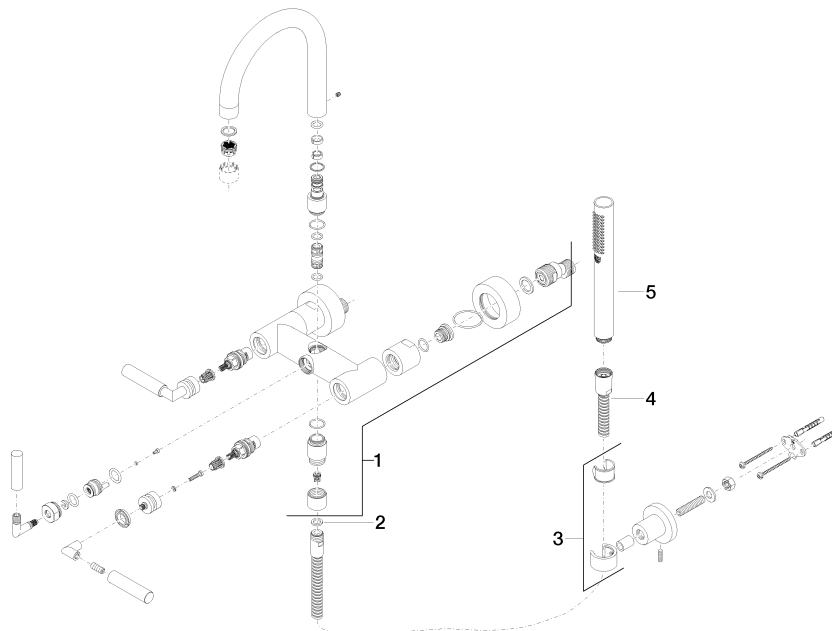

25 133 882

- spout: circular, air-enriched flow
- max. flow 22 l/min at 3 bar flow pressure
- Hand shower: COMPACT RAIN, max. flow rate 6.8 l/min (at 3 bar)
- complete hand shower set with anti-scale system
- 240mm projection
- rotary diverter for bath/shower
- slide-on rosettes Ø 65 mm
- rosette for shower holder Ø 50mm
- 1/2" connection
- gauge 150 mm - 15 mm
- metal shower hose 1250mm with integrated anti-twist protection
- WRAS 2210004

Intrinsic protection against back flow.

Stand pipes combination possible on request (x-TRA SERVICE).

	Brushed Chrome	25 133 882-93
	Chrome	25 133 882-00
	Brushed Platinum	25 133 882-06
	Platinum	25 133 882-08
	Dark Chrome	25 133 882-19
	Brushed Durabronze (23kt Gold)	25 133 882-28
	Matte Black	25 133 882-33
	Brushed Champagne (22kt Gold)	25 133 882-46
	Champagne (22kt Gold)	25 133 882-47
	Brushed Dark Platinum	25 133 882-99

25 133 882

Flow rate chart

Certificates

WRAS\_2210004.      LGA\_18933.      Belgaqua\_21-026-27\_4.

25 133 882

Parts for other finishes can be found here: [Chrome](#)

### Spare parts list

No.	Item Number	Name	Quantity used	Delivery time
1	25 100 882-93	shower set	1	-
Spare part can no longer be ordered, please order the replacement item				
2	90 14 20 026 00 90	seal	1	2
3	28 050 892-93	TARA Wall bracket - Brushed Chrome	1	20
4	90 30 02 072 00-93	Metal shower hose 1/2" x 3/8" x 1250 mm - Brushed Chrome	1	20
5	28 019 979-93	Hand shower - Brushed Chrome	1	20