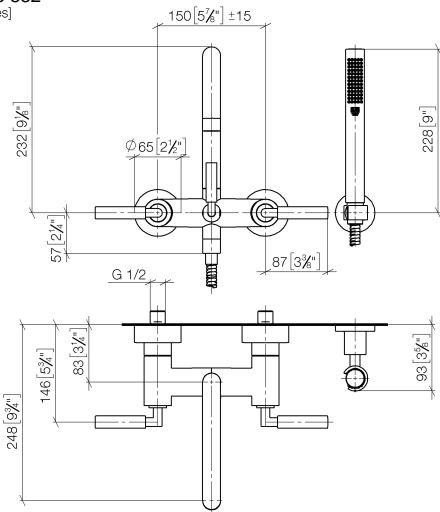

TARA Bath mixer for wall mounting with hand shower set - Brushed Dark
Platinum

TARA

25 133 882

TARA Bath mixer for wall mounting with hand shower set - Brushed Dark
Platinum

TARA

25 133 882

25 133 882
mm [inches]

Flow rate chart

Certificates

WRAS_2210004. LGA_18933. Belgaqua_21-026-27_4.

25 133 882

Spare parts list

No.	Item Number	Name	Quantity used	Delivery time
1	25 100 882-99	shower set	1	-
Spare part can no longer be ordered, please order the replacement item				
2	90 14 20 026 00 90	seal	1	2
3	28 050 892-99	TARA Wall bracket - Brushed Dark Platinum	1	30
4	90 30 02 072 00-99	Metal shower hose 1/2" x 3/8" x 1250 mm - Brushed Dark Platinum	1	30
5	28 019 979-99	Hand shower - Brushed Dark Platinum	1	30