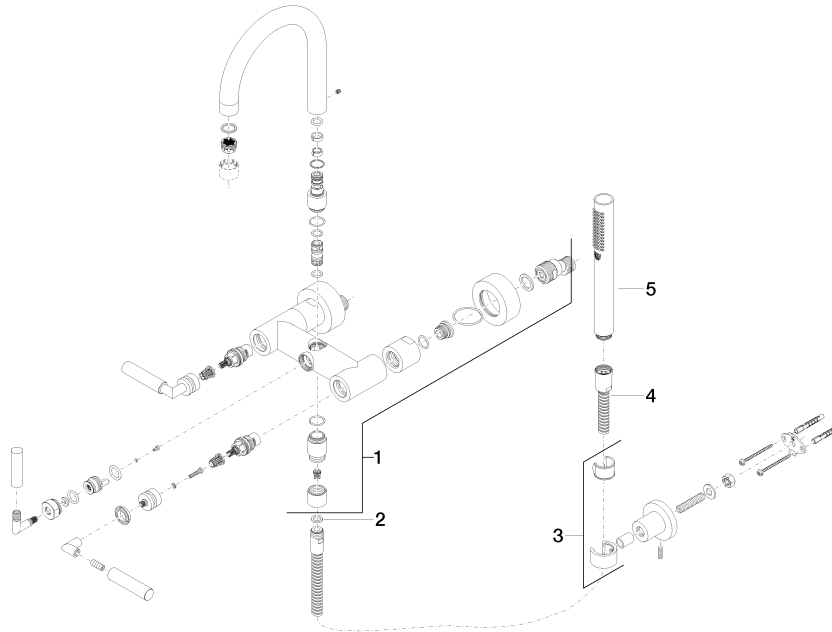

TARA Bath mixer for wall mounting with hand shower set - Brushed Dark
Platinum

TARA

25 133 882

TARA Bath mixer for wall mounting with hand shower set - Brushed Dark
Platinum

TARA

25 133 882

25 133 882
mm [inches]

Flow rate chart

Certificates

WRAS_2210004. LGA_18933. Belgaqua_21-026-27_4.

25 133 882

Spare parts list

No.	Item Number	Name	Quantity used	Delivery time
1	25 100 882-99	shower set	1	-
Spare part can no longer be ordered, please order the replacement item				
2	90 14 20 026 00 90	seal	1	2
3	28 050 892-99	TARA Wall bracket - Brushed Dark Platinum	1	30
4	90 30 02 072 00-99	Metal shower hose 1/2" x 3/8" x 1250 mm - Brushed Dark Platinum	1	30
5	28 019 979-99	Hand shower - Brushed Dark Platinum	1	30