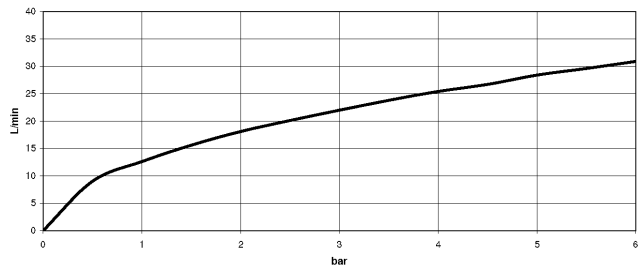

TARA Bath mixer for wall mounting with hand shower set - Brushed Dark
Platinum

TARA

25 133 882

TARA Bath mixer for wall mounting with hand shower set - Brushed Dark
Platinum

TARA

25 133 882

25 133 882
mm [inches]

Flow rate chart

Certificates

WRAS_2210004. LGA_18933. Belgaqua_21-026-27_4.

25 133 882

Spare parts list

No.	Item Number	Name	Quantity used	Delivery time
1	25 100 882-99	shower set	1	-
Spare part can no longer be ordered, please order the replacement item				
2	90 14 20 026 00 90	seal	1	2
3	28 050 892-99	TARA Wall bracket - Brushed Dark Platinum	1	30
4	90 30 02 072 00-99	Metal shower hose 1/2" x 3/8" x 1250 mm - Brushed Dark Platinum	1	30
5	28 019 979-99	Hand shower - Brushed Dark Platinum	1	30