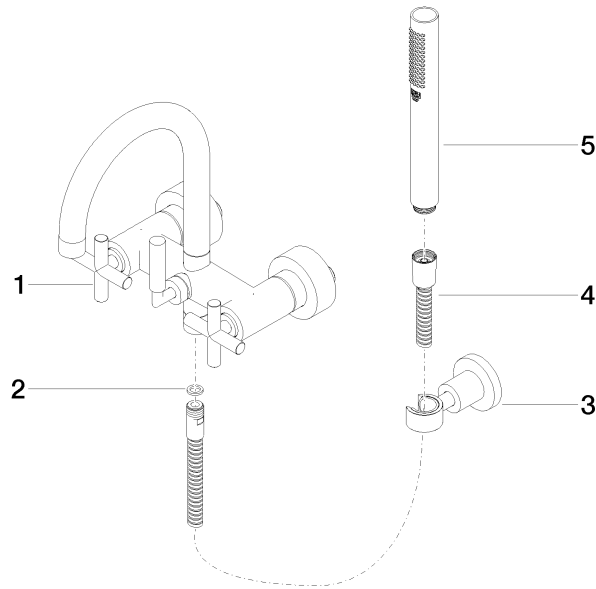

25 133 892

- spout: circular, air-enriched flow
- max. flow 22 l/min at 3 bar flow pressure
- Hand shower: COMPACT RAIN, max. flow rate 6.8 l/min (at 3 bar)
- complete hand shower set with anti-scale system
- 240mm projection
- rotary diverter for bath/shower
- slide-on rosettes Ø 65 mm
- rosette for shower holder Ø 50mm
- 1/2" connection
- gauge 150 mm - 15 mm
- metal shower hose 1250mm with integrated anti-twist protection
- WRAS 2210004

25 133 892

Flow rate chart

Certificates

WRAS_2210004. LGA_18933. Belgaqua_21-026-27_4.

25 133 892

Parts for other finishes can be found here: [Chrome](#)

Spare parts list

No.	Item Number	Name	Quantity used	Delivery time
1	25 100 892-08	TARA Bath mixer for wall mounting - Platinum	1	-
Spare part can no longer be ordered, please order the replacement item				
2	90 14 20 026 00 90	seal	1	2
3	28 050 892-08	TARA Wall bracket - Platinum	1	40
4	90 30 02 072 00-08	Metal shower hose 1/2" x 3/8" x 1250 mm - Platinum	1	40
5	90 12 11 140 30-08	shower	1	40