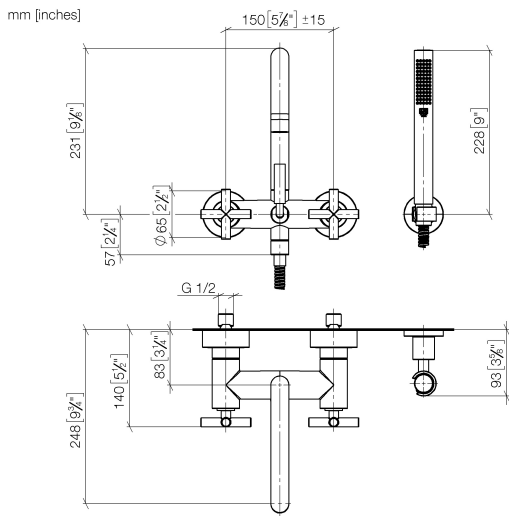

25 133 892

- spout: circular, air-enriched flow
- max. flow 22 l/min at 3 bar flow pressure
- Hand shower: COMPACT RAIN, max. flow rate 6.8 l/min (at 3 bar)
- complete hand shower set with anti-scale system
- 240mm projection
- rotary diverter for bath/shower
- slide-on rosettes Ø 65 mm
- rosette for shower holder Ø 50mm
- 1/2" connection
- gauge 150 mm - 15 mm
- metal shower hose 1250mm with integrated anti-twist protection
- WRAS 2210004

Intrinsic protection against back flow.

Stand pipes combination possible on request (x-TRA SERVICE).

	Platinum	25 133 892-08
	Chrome	25 133 892-00
	Brushed Platinum	25 133 892-06
	Dark Chrome	25 133 892-19
	Brushed Durabronze (23kt Gold)	25 133 892-28
	Matte Black	25 133 892-33
	Brushed Champagne (22kt Gold)	25 133 892-46
	Champagne (22kt Gold)	25 133 892-47
	Brushed Chrome	25 133 892-93
	Brushed Dark Platinum	25 133 892-99

25 133 892

Flow rate chart

Certificates

WRAS_2210004. LGA_18933. Belgaqua_21-026-27_4.

25 133 892

Parts for other finishes can be found here: [Chrome](#)

Spare parts list

No.	Item Number	Name	Quantity used	Delivery time
1	25 100 892-08	TARA Bath mixer for wall mounting - Platinum	1	-
Spare part can no longer be ordered, please order the replacement item				
2	90 14 20 026 00 90	seal	1	2
3	28 050 892-08	TARA Wall bracket - Platinum	1	40
4	90 30 02 072 00-08	Metal shower hose 1/2" x 3/8" x 1250 mm - Platinum	1	40
5	90 12 11 140 30-08	shower	1	40