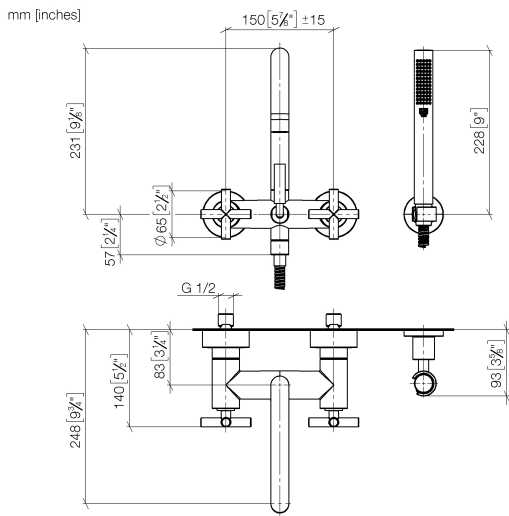

25 133 892

- spout: circular, air-enriched flow
- max. flow 22 l/min at 3 bar flow pressure
- Hand shower: COMPACT RAIN, max. flow rate 6.8 l/min (at 3 bar)
- complete hand shower set with anti-scale system
- 240mm projection
- rotary diverter for bath/shower
- slide-on rosettes Ø 65 mm
- rosette for shower holder Ø 50mm
- 1/2" connection
- gauge 150 mm - 15 mm
- metal shower hose 1250mm with integrated anti-twist protection
- WRAS 2210004

Intrinsic protection against back flow.

Stand pipes combination possible on request (x-TRA SERVICE).

	Dark Chrome	25 133 892-19
	Chrome	25 133 892-00
	Brushed Platinum	25 133 892-06
	Platinum	25 133 892-08
	Brushed Durabronze (23kt Gold)	25 133 892-28
	Matte Black	25 133 892-33
	Brushed Champagne (22kt Gold)	25 133 892-46
	Champagne (22kt Gold)	25 133 892-47
	Brushed Chrome	25 133 892-93
	Brushed Dark Platinum	25 133 892-99

25 133 892

Flow rate chart

Certificates

WRAS_2210004.

25 133 892

Parts for other
finishes can be found
here: [Chrome](#)