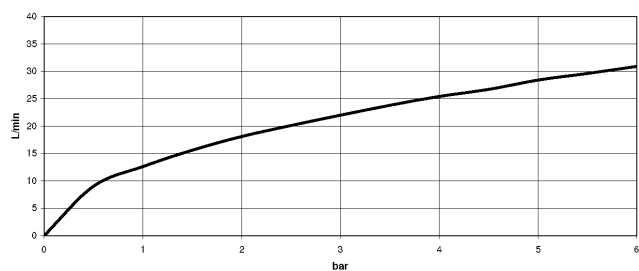

25 133 892

- spout: circular, air-enriched flow
- max. flow 22 l/min at 3 bar flow pressure
- Hand shower: COMPACT RAIN, max. flow rate 6.8 l/min (at 3 bar)
- complete hand shower set with anti-scale system
- 240mm projection
- rotary diverter for bath/shower
- slide-on rosettes Ø 65 mm
- rosette for shower holder Ø 50mm
- 1/2" connection
- gauge 150 mm - 15 mm
- metal shower hose 1250mm with integrated anti-twist protection
- WRAS 2210004

### Flow rate chart