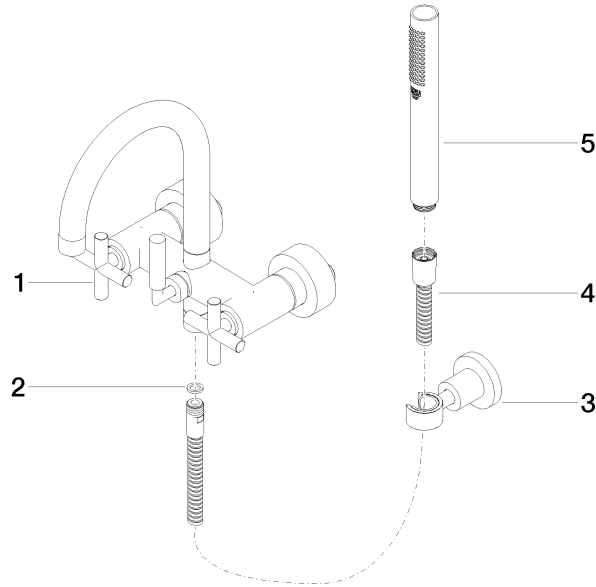

25 133 892

- spout: circular, air-enriched flow
- max. flow 22 l/min at 3 bar flow pressure
- Hand shower: COMPACT RAIN, max. flow rate 6.8 l/min (at 3 bar)
- complete hand shower set with anti-scale system
- 240mm projection
- rotary diverter for bath/shower
- slide-on rosettes Ø 65 mm
- rosette for shower holder Ø 50mm
- 1/2" connection
- gauge 150 mm - 15 mm
- metal shower hose 1250mm with integrated anti-twist protection
- WRAS 2210004

### Flow rate chart

### Spare parts list

No.	Item Number	Name	Quantity used	Delivery time
1	25 100 892-33	TARA Bath mixer for wall mounting - Matte Black	1	-
Spare part can no longer be ordered, please order the replacement item				
2	90 14 20 026 00 90	seal	1	2
3	28 050 892-33	TARA Wall bracket - Matte Black	1	10
4	90 30 02 072 00-33	Metal shower hose 1/2" x 3/8" x 1250 mm - Matte Black	1	30
5	90 12 11 140 30-33	shower	1	30