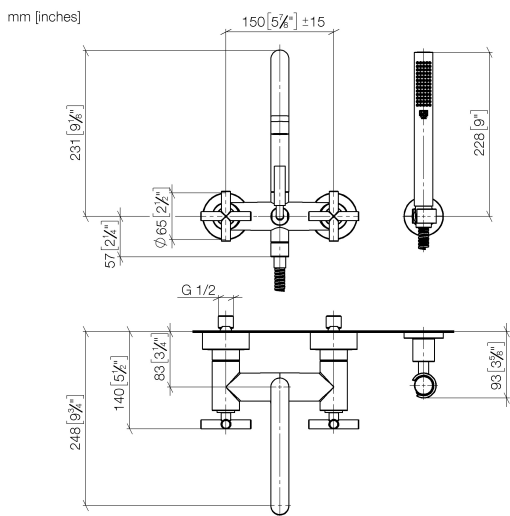

25 133 892

- spout: circular, air-enriched flow
- max. flow 22 l/min at 3 bar flow pressure
- Hand shower: COMPACT RAIN, max. flow rate 6.8 l/min (at 3 bar)
- complete hand shower set with anti-scale system
- 240mm projection
- rotary diverter for bath/shower
- slide-on rosettes Ø 65 mm
- rosette for shower holder Ø 50mm
- 1/2" connection
- gauge 150 mm - 15 mm
- metal shower hose 1250mm with integrated anti-twist protection
- WRAS 2210004

Intrinsic protection against back flow.

Stand pipes combination possible on request (x-TRA SERVICE).

	Matte Black	25 133 892-33
	Chrome	25 133 892-00
	Brushed Platinum	25 133 892-06
	Platinum	25 133 892-08
	Dark Chrome	25 133 892-19
	Brushed Durabronze (23kt Gold)	25 133 892-28
	Brushed Champagne (22kt Gold)	25 133 892-46
	Champagne (22kt Gold)	25 133 892-47
	Brushed Chrome	25 133 892-93
	Brushed Dark Platinum	25 133 892-99

### Flow rate chart

### Spare parts list

No.	Item Number	Name	Quantity used	Delivery time
1	25 100 892-33	TARA Bath mixer for wall mounting - Matte Black	1	-
Spare part can no longer be ordered, please order the replacement item				
2	90 14 20 026 00 90	seal	1	2
3	28 050 892-33	TARA Wall bracket - Matte Black	1	10
4	90 30 02 072 00-33	Metal shower hose 1/2" x 3/8" x 1250 mm - Matte Black	1	30
5	90 12 11 140 30-33	shower	1	30