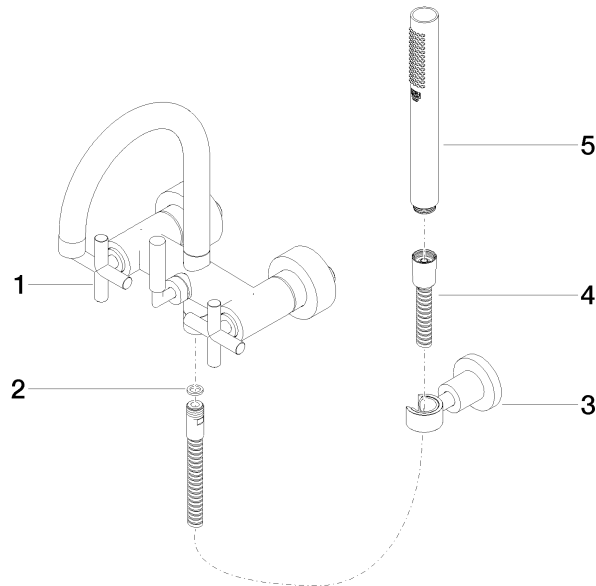

**TARA Bath mixer for wall mounting with hand shower set - Champagne (22kt Gold)**

TARA

25 133 892

- spout: circular, air-enriched flow
- max. flow 22 l/min at 3 bar flow pressure
- Hand shower: COMPACT RAIN, max. flow rate 6.8 l/min (at 3 bar)
- complete hand shower set with anti-scale system
- 240mm projection
- rotary diverter for bath/shower
- slide-on rosettes Ø 65 mm
- rosette for shower holder Ø 50mm
- 1/2" connection
- gauge 150 mm - 15 mm
- metal shower hose 1250mm with integrated anti-twist protection
- WRAS 2210004

25 133 892  
mm [inches]

**Flow rate chart**

**Certificates**

WRAS\_2210004.

25 133 892  
Parts for other  
finishes can be found  
here: [Chrome](#)

### Spare parts list

No.	Item Number	Name	Quantity used	Delivery time
1	25 100 892-47	TARA Bath mixer for wall mounting - Champagne (22kt Gold)	1	-
Spare part can no longer be ordered, please order the replacement item				
2	90 14 20 026 00 90	seal	1	2
3	28 050 892-47	TARA Wall bracket - Champagne (22kt Gold)	1	30
4	90 30 02 072 00-47	Metal shower hose 1/2" x 3/8" x 1250 mm - Champagne (22kt Gold)	1	30
5	90 12 11 140 30-47	shower	1	30