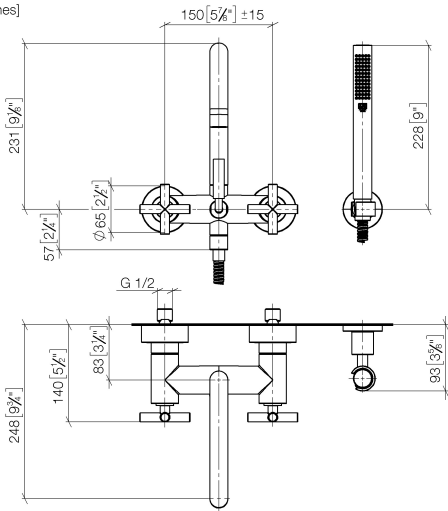

**TARA Bath mixer for wall mounting with hand shower set - Champagne (22kt Gold)**

TARA

25 133 892

- spout: circular, air-enriched flow
- max. flow 22 l/min at 3 bar flow pressure
- Hand shower: COMPACT RAIN, max. flow rate 6.8 l/min (at 3 bar)
- complete hand shower set with anti-scale system
- 240mm projection
- rotary diverter for bath/shower
- slide-on rosettes Ø 65 mm
- rosette for shower holder Ø 50mm
- 1/2" connection
- gauge 150 mm - 15 mm
- metal shower hose 1250mm with integrated anti-twist protection
- WRAS 2210004

Intrinsic protection against back flow.

Stand pipes combination possible on request (x-TRA SERVICE).

	Champagne (22kt Gold)	25 133 892-47
	Chrome	25 133 892-00
	Brushed Platinum	25 133 892-06
	Platinum	25 133 892-08
	Dark Chrome	25 133 892-19
	Brushed Durabronze (23kt Gold)	25 133 892-28
	Matte Black	25 133 892-33
	Brushed Champagne (22kt Gold)	25 133 892-46
	Brushed Chrome	25 133 892-93
	Brushed Dark Platinum	25 133 892-99

25 133 892  
mm [inches]

**Flow rate chart**

**Certificates**

WRAS\_2210004.

25 133 892  
Parts for other  
finishes can be found  
here: [Chrome](#)

### Spare parts list

No.	Item Number	Name	Quantity used	Delivery time
1	25 100 892-47	TARA Bath mixer for wall mounting - Champagne (22kt Gold)	1	-
Spare part can no longer be ordered, please order the replacement item				
2	90 14 20 026 00 90	seal	1	2
3	28 050 892-47	TARA Wall bracket - Champagne (22kt Gold)	1	30
4	90 30 02 072 00-47	Metal shower hose 1/2" x 3/8" x 1250 mm - Champagne (22kt Gold)	1	30
5	90 12 11 140 30-47	shower	1	30