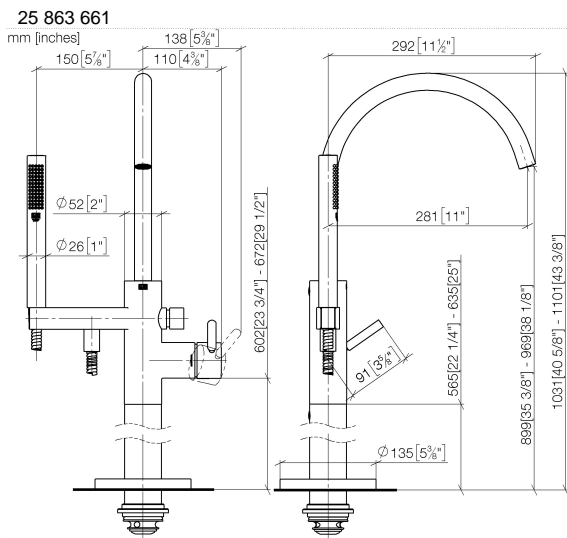

Single-lever bath mixer with stand pipe for free-standing assembly with hand shower set - Brushed Platinum

TARA

25 863 661

Fits: TARA, META

- spout: circular, air-enriched flow
- max. flow 19.5 l/min at 3 bar flow pressure
- Hand shower: COMPACT RAIN, max. flow rate 6.8 l/min (at 3 bar)
- bar-type hand shower with anti-scale system
- pivotable spout 360°
- 281mm projection
- wall bracket
- automatic bath/shower diverter
- total height 1031 - 1101 mm
- stand pipe height 565 - 635 mm
- height up to aerator 899 – 969 mm
- slide-on rosettes Ø 135 mm
- metal shower hose 1250mm with integrated anti-twist protection
- WRAS 2001027

Required miscellaneous

**Concealed floor mounting -**

35 945 970 90

- max. recess depth 150 mm
- min. recess depth 80 mm

Single-lever bath mixer with stand pipe for free-standing assembly with hand shower set - Brushed Platinum

TARA

Flow rate chart

Certificates

IAPMO\_4976 (5). Belgaqua\_19\_77\_27. WRAS\_2001027. LGA\_29727.

Single-lever bath mixer with stand pipe for free-standing assembly with hand shower set - Brushed Platinum