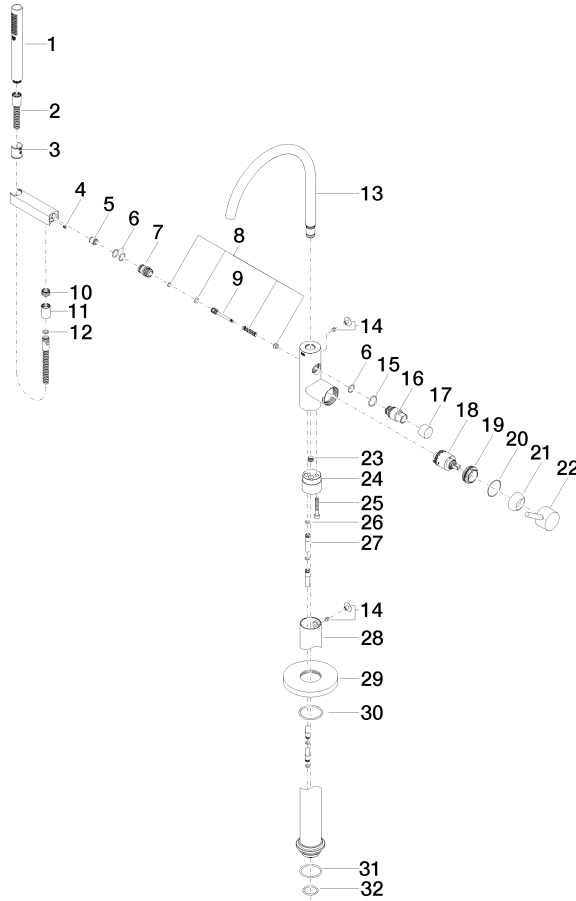

Single-lever bath mixer with stand pipe for free-standing assembly with hand shower set - Brushed Platinum

TARA

25 863 661

Single-lever bath mixer with stand pipe for free-standing assembly with hand shower set - Brushed Platinum

TARA

25 863 661

Spare parts list

No.	Item Number	Name	Quantity used	Delivery time
1	90 12 11 140 30-06	shower	1	10
2	90 30 02 072 00-06	Metal shower hose 1/2" x 3/8" x 1250 mm - Brushed Platinum	1	10
3	09 18 40 118 90	sleeve	1	2
4	09 31 11 058 90	pin	1	2
5	90 23 01 141 00 90	back-flow preventer	1	2
6	90 14 10 010 00 90	seal	3	2
7	09 24 03 153 20-06	nipple	1	60
8	90 16 02 023 00 90	spring	1	2
9	09 31 09 102 20-06	pull-rod	1	-
Spare part can no longer be ordered, please order the replacement item				
10	09 24 03 069 90	nipple	1	2
11	90 21 02 069 00-06	cover	1	10
12	90 14 20 026 00 90	seal	1	2
13	90 28 22 327 01-06	spout	1	10
14	04 31 20 036 00 90	plug	2	2
15	09 14 10 112 90	seal	1	2
16	09 21 34 081 20-06	nipple	1	10
17	09 20 88 002-06	handle	1	10
18	90 15 05 039 00 90	cartridge	1	2
19	09 24 04 298 90	nut	1	2
20	09 14 10 037 90	seal	1	2
21	09 28 30 036-06	cover	1	10
22	90 20 66 005 00-06	handle	1	10
23	04 31 20 039 11 90	plug	1	2
24	09 24 03 152 20-06	adaptor	1	-
Spare part can no longer be ordered, please order the replacement item				
25	09 30 30 111 90	screw	1	2
26	09 14 10 139 90	seal	2	2
27	04 28 22 025 00 90	connection	2	2
28	04 28 22 030 00-06	pipe	1	10
29	09 27 88 007-06	rosette	1	10
30	90 14 10 129 00 90	seal	1	2
31	09 14 10 084 90	seal	1	2
32	09 14 10 018 90	seal	1	2