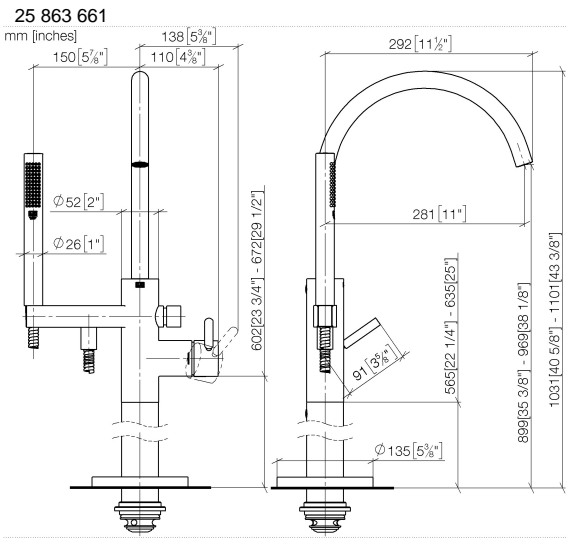

Single-lever bath mixer with stand pipe for free-standing assembly with hand shower set - Brushed Light Gold

TARA

25 863 661

Fits: TARA, META

- spout: circular, air-enriched flow
- max. flow 19.5 l/min at 3 bar flow pressure
- Hand shower: COMPACT RAIN, max. flow rate 6.8 l/min (at 3 bar)
- bar-type hand shower with anti-scale system
- pivotable spout 360°
- 281mm projection
- wall bracket
- automatic bath/shower diverter
- total height 1031 - 1101 mm
- stand pipe height 565 - 635 mm
- height up to aerator 899 – 969 mm
- slide-on rosettes Ø 135 mm
- metal shower hose 1250mm with integrated anti-twist protection
- WRAS

Required miscellaneous

**Concealed floor mounting -**

35 945 970 90

- min. recess depth 80 mm
- max. recess depth 150 mm

Single-lever bath mixer with stand pipe for free-standing assembly with hand shower set - Brushed Light Gold

TARA

Flow rate chart

Single-lever bath mixer with stand pipe for free-standing assembly with hand shower set - Brushed Light Gold

TARA

25 863 661