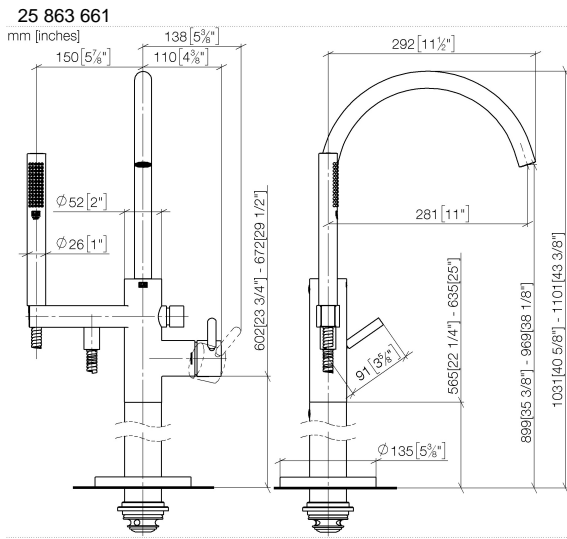

Single-lever bath mixer with stand pipe for free-standing assembly with hand shower set - Brushed Durabrass (23kt Gold)

TARA

25 863 661

Fits: TARA, META

- spout: circular, air-enriched flow
- max. flow 19.5 l/min at 3 bar flow pressure
- Hand shower: COMPACT RAIN, max. flow rate 6.8 l/min (at 3 bar)
- bar-type hand shower with anti-scale system
- pivotable spout 360°
- 281mm projection
- wall bracket
- automatic bath/shower diverter
- total height 1031 - 1101 mm
- stand pipe height 565 - 635 mm
- height up to aerator 899 – 969 mm
- slide-on rosettes Ø 135 mm
- metal shower hose 1250mm with integrated anti-twist protection
- WRAS 2001027

Required miscellaneous

- Concealed floor mounting -**
- max. recess depth 150 mm
 - min. recess depth 80 mm

35 945 970 90

Single-lever bath mixer with stand pipe for free-standing assembly with hand shower set - Brushed Durabron (23kt Gold)

TARA

Flow rate chart

Certificates

Belgaqua_19_77_27. WRAS_2001027. LGA_29727.

Single-lever bath mixer with stand pipe for free-standing assembly with hand shower set - Brushed Durabross (23kt Gold)

TARA

25 863 661