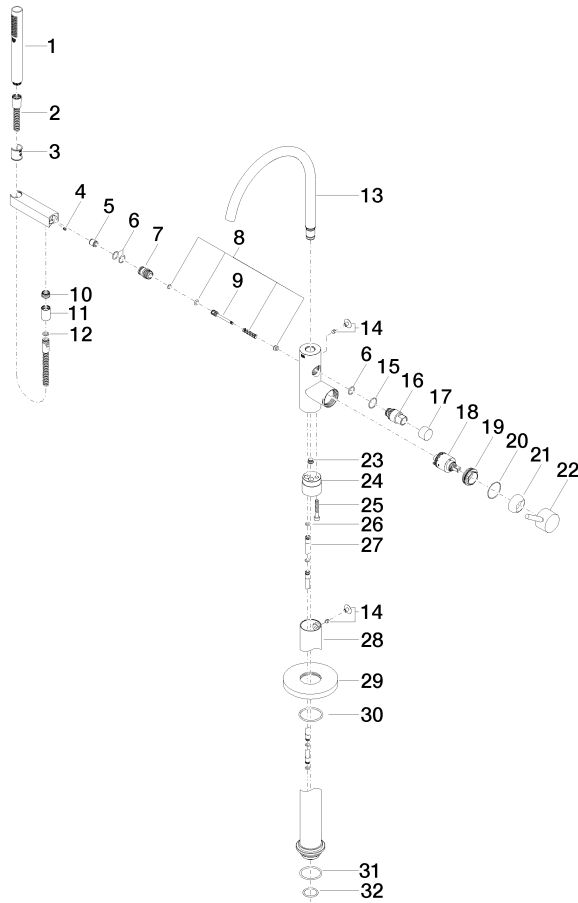

Single-lever bath mixer with stand pipe for free-standing assembly with hand shower set - Brushed Durabross (23kt Gold)

TARA

25 863 661

Single-lever bath mixer with stand pipe for free-standing assembly with hand shower set - Brushed Durabron (23kt Gold)

TARA

25 863 661

Spare parts list

No.	Item Number	Name	Quantity used	Delivery time
1	90 12 11 140 30-28	shower	1	20
2	90 30 02 072 00-28	Metal shower hose 1/2" x 3/8" x 1250 mm - Brushed Durabron (23kt Gold)	1	20
3	09 18 40 118 90	sleeve	1	2
4	09 31 11 058 90	pin	1	2
5	90 23 01 141 00 90	back-flow preventer	1	2
6	90 14 10 010 00 90	seal	3	2
7	09 24 03 153 20-28	nipple	1	-
Spare part can no longer be ordered, please order the replacement item				
8	90 16 02 023 00 90	spring	1	2
9	09 31 09 102 20-28	pull-rod	1	-
Spare part can no longer be ordered, please order the replacement item				
10	09 24 03 069 90	nipple	1	2
11	90 21 02 069 00-28	cover	1	20
12	90 14 20 026 00 90	seal	1	2
13	90 28 22 327 01-28	spout	1	20
14	04 31 20 036 00 90	plug	2	2
15	09 14 10 112 90	seal	1	2
16	09 21 34 081 20-28	nipple	1	20
17	09 20 88 002-28	handle	1	20
18	90 15 05 039 00 90	cartridge	1	2
19	09 24 04 298 90	nut	1	2
20	09 14 10 037 90	seal	1	2
21	09 28 30 036-28	cover	1	20
22	90 20 66 005 00-28	handle	1	20
23	04 31 20 039 11 90	plug	1	2
24	09 24 03 152 20-28	adaptor	1	-
Spare part can no longer be ordered, please order the replacement item				
25	09 30 30 111 90	screw	1	2
26	09 14 10 139 90	seal	2	2
27	04 28 22 025 00 90	connection	2	2
28	04 28 22 030 00-28	pipe	1	20
29	09 27 88 007-28	rosette	1	20
30	90 14 10 129 00 90	seal	1	2
31	09 14 10 084 90	seal	1	2
32	09 14 10 018 90	seal	1	2