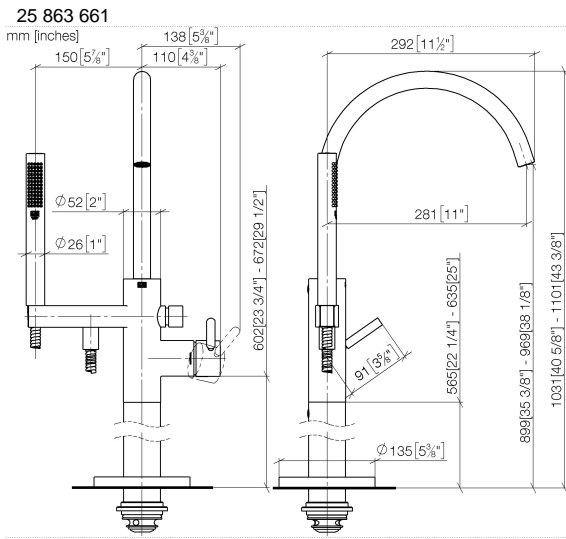

Single-lever bath mixer with stand pipe for free-standing assembly with hand shower set - Brushed Bronze

TARA

25 863 661

Fits: TARA, META

- spout: circular, air-enriched flow
- max. flow 19.5 l/min at 3 bar flow pressure
- Hand shower: COMPACT RAIN, max. flow rate 6.8 l/min (at 3 bar)
- bar-type hand shower with anti-scale system
- pivotable spout 360°
- 281mm projection
- wall bracket
- automatic bath/shower diverter
- total height 1031 - 1101 mm
- stand pipe height 565 - 635 mm
- height up to aerator 899 – 969 mm
- slide-on rosettes Ø 135 mm
- metal shower hose 1250mm with integrated anti-twist protection
- WRAS

Single-lever bath mixer with stand pipe for free-standing assembly with hand shower set - Brushed Bronze

TARA

Flow rate chart

Single-lever bath mixer with stand pipe for free-standing assembly with hand shower set - Brushed Bronze

TARA

25 863 661

Parts for other finishes can be found here: [Chrome](#)

Single-lever bath mixer with stand pipe for free-standing assembly with hand shower set - Brushed Bronze

TARA

25 863 661

Spare parts list