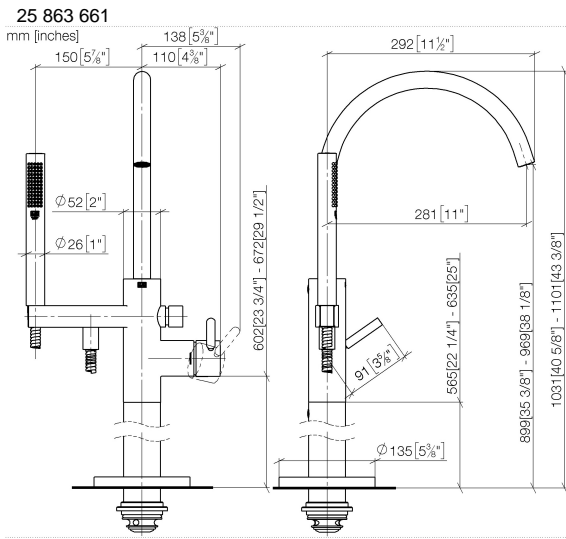

Single-lever bath mixer with stand pipe for free-standing assembly with hand shower set - Brushed Champagne (22kt Gold)

TARA

25 863 661

Fits: TARA, META

- spout: circular, air-enriched flow
- max. flow 19.5 l/min at 3 bar flow pressure
- Hand shower: COMPACT RAIN, max. flow rate 6.8 l/min (at 3 bar)
- bar-type hand shower with anti-scale system
- pivotable spout 360°
- 281mm projection
- wall bracket
- automatic bath/shower diverter
- total height 1031 - 1101 mm
- stand pipe height 565 - 635 mm
- height up to aerator 899 – 969 mm
- slide-on rosettes Ø 135 mm
- metal shower hose 1250mm with integrated anti-twist protection
- WRAS 2001027

Single-lever bath mixer with stand pipe for free-standing assembly with hand shower set - Brushed Champagne (22kt Gold)

TARA

Flow rate chart

Single-lever bath mixer with stand pipe for free-standing assembly with hand shower set - Brushed Champagne (22kt Gold)