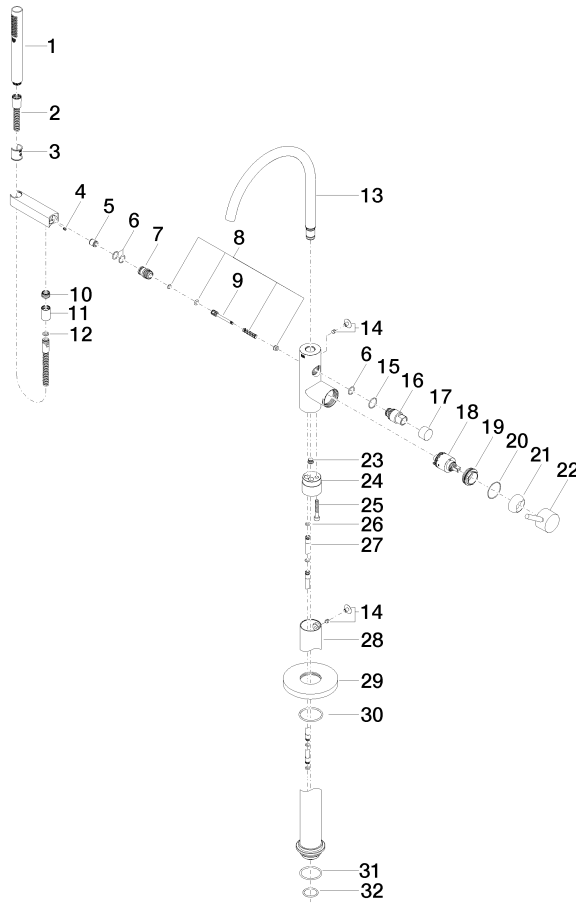

Single-lever bath mixer with stand pipe for free-standing assembly with hand shower set - Brushed Champagne (22kt Gold)

TARA

25 863 661
Parts for other
finishes can be found
here: [Chrome](#)

Single-lever bath mixer with stand pipe for free-standing assembly with hand shower set - Brushed Champagne (22kt Gold)

TARA

25 863 661

Spare parts list

No.	Item Number	Name	Quantity used	Delivery time
1	90 12 11 140 30-46	shower	1	30
2	90 30 02 072 00-46	Metal shower hose 1/2" x 3/8" x 1250 mm - Brushed Champagne (22kt Gold)	1	30
3	09 18 40 118 90	sleeve	1	2
4	09 31 11 058 90	pin	1	2
5	90 23 01 141 00 90	back-flow preventer	1	2
6	90 14 10 010 00 90	seal	3	2
7	09 24 03 153 20-46	nipple	1	-
Spare part can no longer be ordered, please order the replacement item				
8	90 16 02 023 00 90	spring	1	2
9	09 31 09 102 20-46	pull-rod	1	-
Spare part can no longer be ordered, please order the replacement item				
10	09 24 03 069 90	nipple	1	2
11	90 21 02 069 00-46	cover	1	30
12	90 14 20 026 00 90	seal	1	2
13	90 28 22 327 01-46	spout	1	30
14	04 31 20 036 00 90	plug	2	2
15	09 14 10 112 90	seal	1	2
16	09 21 34 081 20-46	nipple	1	30
17	09 20 88 002-46	handle	1	30
18	90 15 05 039 00 90	cartridge	1	2
19	09 24 04 298 90	nut	1	2
20	09 14 10 037 90	seal	1	2
21	09 28 30 036-46	cover	1	30
22	90 20 66 005 00-46	handle	1	30
23	04 31 20 039 11 90	plug	1	2
24	09 24 03 152 20-46	adaptor	1	-
Spare part can no longer be ordered, please order the replacement item				
25	09 30 30 111 90	screw	1	2
26	09 14 10 139 90	seal	2	2
27	04 28 22 025 00 90	connection	2	2
28	04 28 22 030 00-46	pipe	1	30
29	09 27 88 007-46	rosette	1	30
30	90 14 10 129 00 90	seal	1	2
31	09 14 10 084 90	seal	1	2
32	09 14 10 018 90	seal	1	2