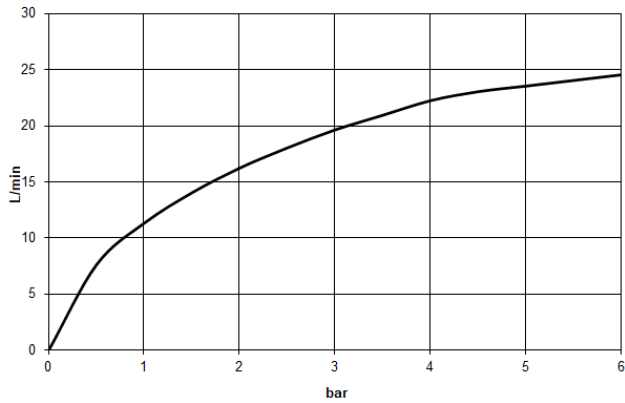

Single-lever bath mixer with stand pipe for free-standing assembly with hand shower set - Brushed Champagne (22kt Gold)

TARA

25 863 661

Fits: TARA, META

- spout: circular, air-enriched flow
- max. flow 19.5 l/min at 3 bar flow pressure
- Hand shower: COMPACT RAIN, max. flow rate 6.8 l/min (at 3 bar)
- bar-type hand shower with anti-scale system
- pivotable spout 360°
- 281mm projection
- wall bracket
- automatic bath/shower diverter
- total height 1031 - 1101 mm
- stand pipe height 565 - 635 mm
- height up to aerator 899 – 969 mm
- slide-on rosettes Ø 135 mm
- metal shower hose 1250mm with integrated anti-twist protection
- WRAS 2001027

Intrinsic protection against back flow.

| | | |
|---|--------------------------------|---------------|
|  | Brushed Champagne (22kt Gold) | 25 863 661-46 |
|  | Chrome | 25 863 661-00 |
|  | Brushed Platinum | 25 863 661-06 |
|  | Dark Chrome | 25 863 661-19 |
|  | Light Gold | 25 863 661-26 |
|  | Brushed Light Gold | 25 863 661-27 |
|  | Brushed Durabronze (23kt Gold) | 25 863 661-28 |
|  | Matte Black | 25 863 661-33 |
|  | Brushed Bronze | 25 863 661-42 |
|  | Champagne (22kt Gold) | 25 863 661-47 |
|  | Brushed Chrome | 25 863 661-93 |
|  | Brushed Dark Platinum | 25 863 661-99 |

Single-lever bath mixer with stand pipe for free-standing assembly with hand shower set - Brushed Champagne (22kt Gold)

TARA

Flow rate chart

Single-lever bath mixer with stand pipe for free-standing assembly with hand shower set - Brushed Champagne (22kt Gold)