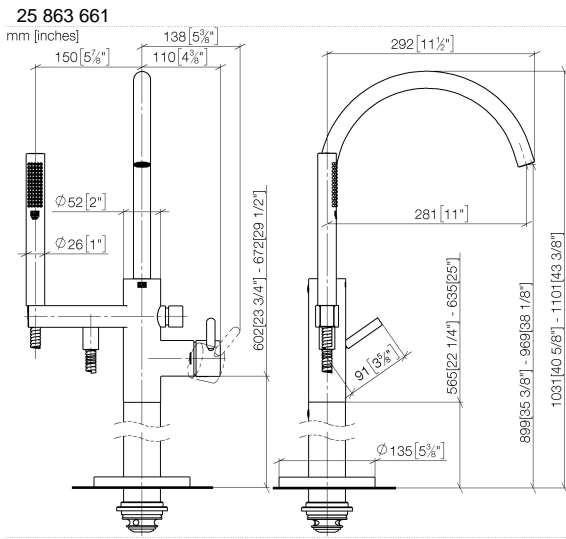

Single-lever bath mixer with stand pipe for free-standing assembly with hand shower set - Champagne (22kt Gold)

TARA

Flow rate chart