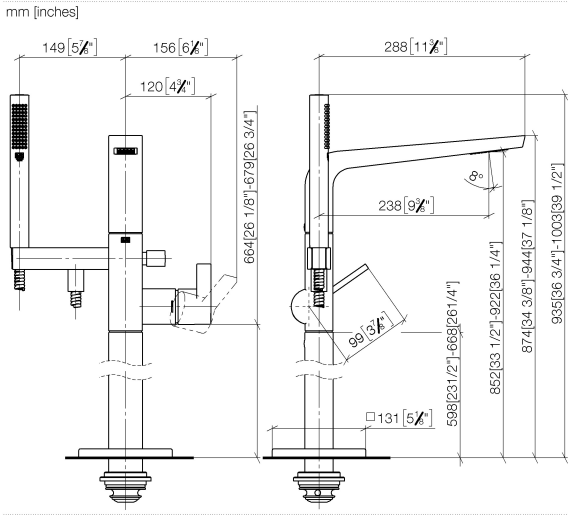

**CL.1 Single-lever bath mixer with stand pipe for free-standing assembly with hand shower set - Brushed Platinum**

CL.1

25 863 705

- 238mm projection
- rectangular spray pattern with 55 individual jets
- max. spout flow rate 24.6 l/min
- Hand shower: COMPACT RAIN, max. flow rate 6.8 l/min (at 3 bar)
- bar-type hand shower with anti-scale system
- wall bracket
- automatic bath/shower diverter
- total height 935 - 1005 mm
- stand pipe height 598 - 668 mm
- height up to aerator 852 – 922 mm
- push-on rosette 131 x 131 mm
- metal shower hose 1250mm with integrated anti-twist protection

- Concealed floor mounting -**
- max. recess depth 150 mm
  - min. recess depth 80 mm

35 945 970 90

**CL.1 Single-lever bath mixer with stand pipe for free-standing assembly with hand shower set - Brushed Platinum**

CL.1

25 863 705

mm [inches]

**Flow rate chart**

**Certificates**

Belgaqua\_19\_77\_27. IAPMO\_4976 (2). LGA\_29727.

Belgaqua\_24-003-27\_1.

CL.1 Single-lever bath mixer with stand pipe for free-standing assembly with hand shower set - Brushed Platinum