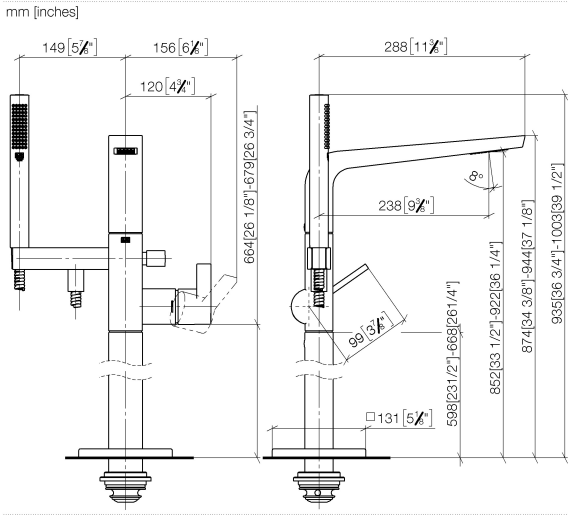

**CL.1 Single-lever bath mixer with stand pipe for free-standing assembly with hand shower set - Dark Chrome**

CL.1

25 863 705

- 238mm projection
- rectangular spray pattern with 55 individual jets
- max. spout flow rate 24.6 l/min
- Hand shower: COMPACT RAIN, max. flow rate 6.8 l/min (at 3 bar)
- bar-type hand shower with anti-scale system
- wall bracket
- automatic bath/shower diverter
- total height 935 - 1005 mm
- stand pipe height 598 - 668 mm
- height up to aerator 852 – 922 mm
- push-on rosette 131 x 131 mm
- metal shower hose 1250mm with integrated anti-twist protection

CL.1

25 863 705

mm [inches]

**Flow rate chart**

**Certificates**

Belgaqua\_24-003-27\_1.

**CL.1 Single-lever bath mixer with stand pipe for free-standing assembly with hand shower set - Dark Chrome**

CL.1