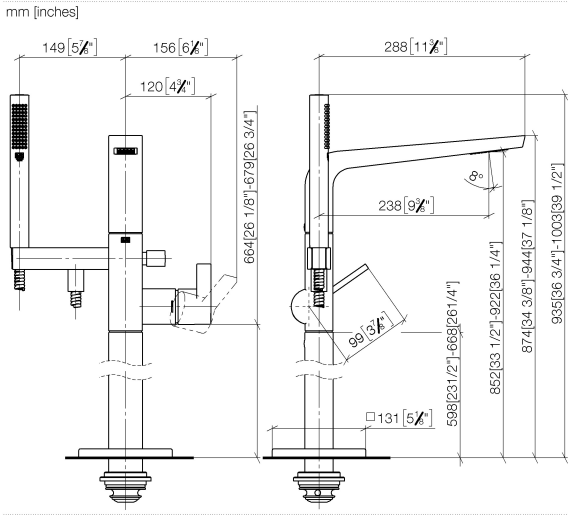

**CL.1 Single-lever bath mixer with stand pipe for free-standing assembly with hand shower set - Brushed Champagne (22kt Gold)**

CL.1

25 863 705

- 238mm projection
- rectangular spray pattern with 55 individual jets
- max. spout flow rate 24.6 l/min
- Hand shower: COMPACT RAIN, max. flow rate 6.8 l/min (at 3 bar)
- bar-type hand shower with anti-scale system
- wall bracket
- automatic bath/shower diverter
- total height 935 - 1005 mm
- stand pipe height 598 - 668 mm
- height up to aerator 852 – 922 mm
- push-on rosette 131 x 131 mm
- metal shower hose 1250mm with integrated anti-twist protection

CL.1

25 863 705

mm [inches]

**Flow rate chart**

**Certificates**

Belgaqua\_24-003-27\_1.

**CL.1 Single-lever bath mixer with stand pipe for free-standing assembly with hand shower set - Brushed Champagne (22kt Gold)**