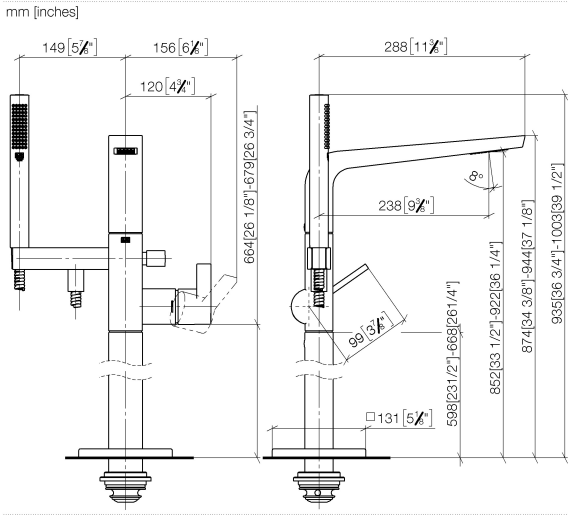

CL.1 Single-lever bath mixer with stand pipe for free-standing assembly with hand shower set - Champagne (22kt Gold)

CL.1

25 863 705

- 238mm projection
- rectangular spray pattern with 55 individual jets
- max. spout flow rate 24.6 l/min
- Hand shower: COMPACT RAIN, max. flow rate 6.8 l/min (at 3 bar)
- bar-type hand shower with anti-scale system
- wall bracket
- automatic bath/shower diverter
- total height 935 - 1005 mm
- stand pipe height 598 - 668 mm
- height up to aerator 852 – 922 mm
- push-on rosette 131 x 131 mm
- metal shower hose 1250mm with integrated anti-twist protection

CL.1

25 863 705

mm [inches]

Flow rate chart

Certificates

Belgaqua_24-003-27_1.

CL.1 Single-lever bath mixer with stand pipe for free-standing assembly with hand shower set - Champagne (22kt Gold)

CL.1

No.	Item Number	Name	Quantity used	Delivery time
1	90 12 11 140 30-47	shower	1	30
2	90 30 02 072 00-47	Metal shower hose 1/2" x 3/8" x 1250 mm - Champagne (22kt Gold)	1	30
3	09 18 40 118 90	sleeve	1	2
4	09 31 11 058 90	pin	1	2
5	09 31 11 040 90	pin	3	2
6	90 23 01 141 00 90	back-flow preventer	1	2
7	90 14 10 010 00 90	seal	2	2
8	09 24 03 130-00	nipple	1	10
9	90 16 02 023 00 90	spring	1	2
10	09 31 09 094 20-47	pull-rod	1	60
11	90 14 10 055 00 90	seal	1	2
12	09 21 34 080-47	nipple	1	60
13	90 14 10 033 00 90	seal	1	2
14	09 24 03 069 90	nipple	1	2
15	90 21 02 069 00-47	cover	1	30
16	90 14 20 026 00 90	seal	1	2
17	04 31 20 034 00 90	plug	2	2
18	90 11 70 008 00-47	spout	1	30
19	09 20 71 031-47	handle	1	60
20	09 14 10 148 90	seal	2	2
21	90 15 05 039 00 90	cartridge	1	2
22	09 24 04 298 90	nut	1	2
23	09 14 10 037 90	seal	1	2
24	09 28 30 036-47	cover	1	30
25	09 20 67 014-47	handle	1	60
26	90 31 11 030 00 90	pin	1	2
27	90 31 20 087 00-47	plug	1	30
28	09 14 10 139 90	seal	2	2
29	04 28 22 025 00 90	connection	2	2
30	09 20 93 051 90	holder	2	2
31	04 28 22 024 00-47	pipe	1	60
32	09 27 71 011-47	rosette	1	60
33	09 14 03 107 90	seal	1	2
34	09 14 10 084 90	seal	1	2
35	09 14 10 018 90	seal	1	2