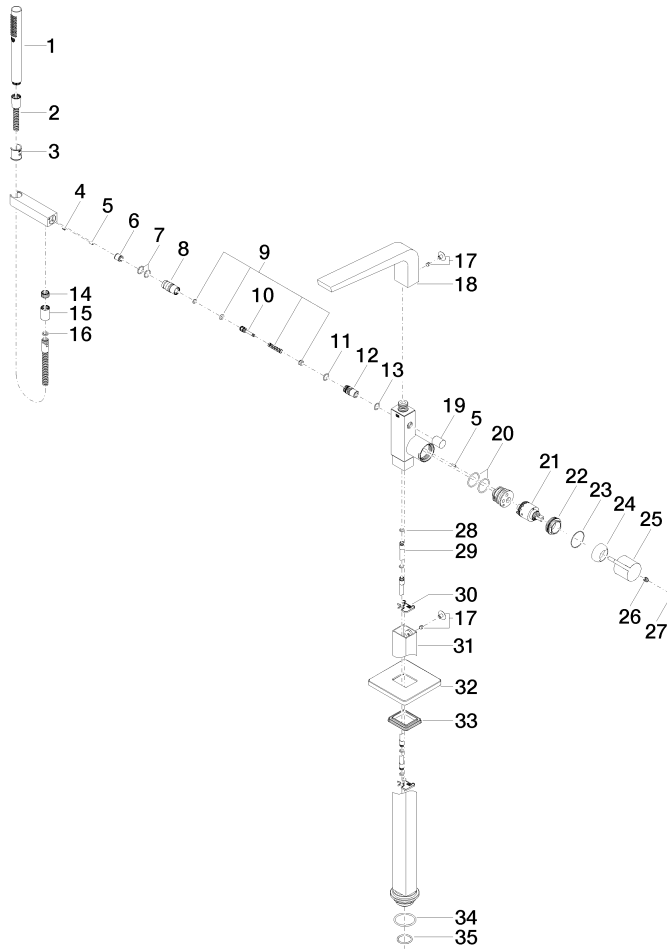

CL.1 Single-lever bath mixer with stand pipe for free-standing assembly with hand shower set - Champagne (22kt Gold)

CL.1

25 863 705

Parts for other finishes can be found here: [Chrome](#)

CL.1 Single-lever bath mixer with stand pipe for free-standing assembly with hand shower set - Champagne (22kt Gold)

CL.1

25 863 705

Spare parts list

No.	Item Number	Name	Quantity used	Delivery time
1	90 12 11 140 30-47	shower	1	30
2	90 30 02 072 00-47	Metal shower hose 1/2" x 3/8" x 1250 mm - Champagne (22kt Gold)	1	30
3	09 18 40 118 90	sleeve	1	2
4	09 31 11 058 90	pin	1	2
5	09 31 11 040 90	pin	3	2
6	90 23 01 141 00 90	back-flow preventer	1	2
7	90 14 10 010 00 90	seal	2	2
8	09 24 03 130-00	nipple	1	10
9	90 16 02 023 00 90	spring	1	2
10	09 31 09 094 20-47	pull-rod	1	60
11	90 14 10 055 00 90	seal	1	2
12	09 21 34 080-47	nipple	1	60
13	90 14 10 033 00 90	seal	1	2
14	09 24 03 069 90	nipple	1	2
15	90 21 02 069 00-47	cover	1	30
16	90 14 20 026 00 90	seal	1	2
17	04 31 20 034 00 90	plug	2	2
18	90 11 70 008 00-47	spout	1	30
19	09 20 71 031-47	handle	1	60
20	09 14 10 148 90	seal	2	2
21	90 15 05 039 00 90	cartridge	1	2
22	09 24 04 298 90	nut	1	2
23	09 14 10 037 90	seal	1	2
24	09 28 30 036-47	cover	1	30
25	09 20 67 014-47	handle	1	60
26	90 31 11 030 00 90	pin	1	2
27	90 31 20 087 00-47	plug	1	30
28	09 14 10 139 90	seal	2	2
29	04 28 22 025 00 90	connection	2	2
30	09 20 93 051 90	holder	2	2
31	04 28 22 024 00-47	pipe	1	60
32	09 27 71 011-47	rosette	1	60
33	09 14 03 107 90	seal	1	2
34	09 14 10 084 90	seal	1	2
35	09 14 10 018 90	seal	1	2