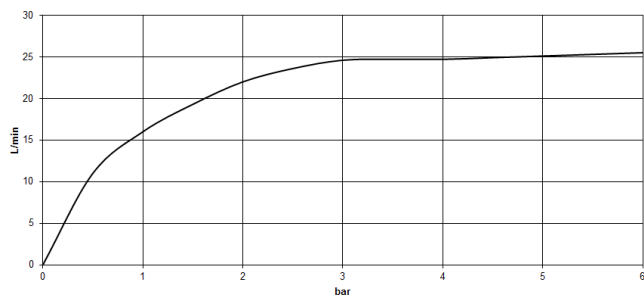

- Concealed floor mounting -**
- max. recess depth 150 mm
 - min. recess depth 80 mm

35 945 970 90

CL.1 Single-lever bath mixer with stand pipe for free-standing assembly with hand shower set - Brushed Dark Platinum

CL.1

25 863 705

mm [inches]

Flow rate chart

Certificates

Belgaqua_19_77_27. LGA_29727.

IAPMO_4976 (4).

Belgaqua_24-003-27_1.