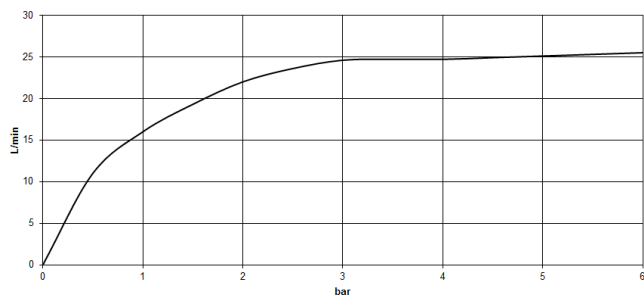

Required miscellaneous

Concealed floor mounting -

35 945 970 90

- max. recess depth 150 mm
- min. recess depth 80 mm

VAIA Single-lever bath mixer with stand pipe for free-standing assembly with hand shower set - Platinum

VAIA

Flow rate chart

Certificates

Belgaqua_19_77_27. WRAS_2001027. IAPMO_4976 (2). LGA_29727. Belgaqua_24-003-27_1.

VAIA Single-lever bath mixer with stand pipe for free-standing assembly with hand shower set - Platinum