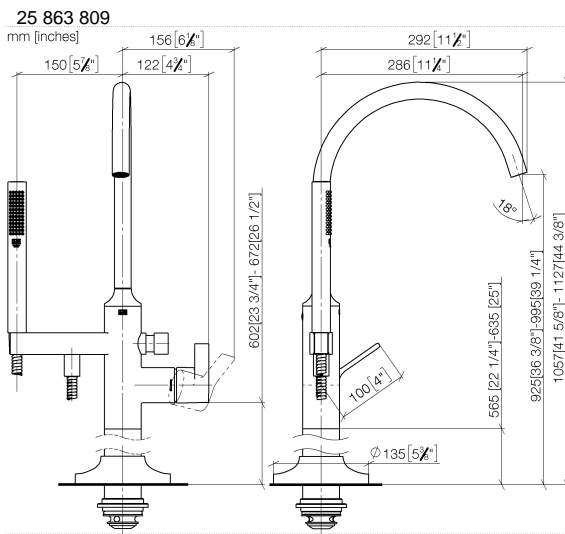

VAIA Single-lever bath mixer with stand pipe for free-standing assembly with hand shower set - Dark Chrome

VAIA

25 863 809

- spout: circular, air-enriched flow
- max. flow 24.6 l/min at 3 bar flow pressure
- Hand shower: COMPACT RAIN, max. flow rate 6.8 l/min (at 3 bar)
- bar-type hand shower with anti-scale system
- 281mm projection
- pivotable spout 360°
- automatic bath/shower diverter
- total height 1057 - 1127 mm
- wall bracket
- stand pipe height 565 - 635 mm
- height up to aerator 925 – 995 mm
- slide-on rosettes Ø 135 mm
- metal shower hose 1250mm with integrated anti-twist protection
- WRAS 2001027

VAIA Single-lever bath mixer with stand pipe for free-standing assembly with hand shower set - Dark Chrome

VAIA

Flow rate chart

Certificates

Belgaqua_24-003-
27_1.

VAIA Single-lever bath mixer with stand pipe for free-standing assembly with hand shower set - Dark Chrome