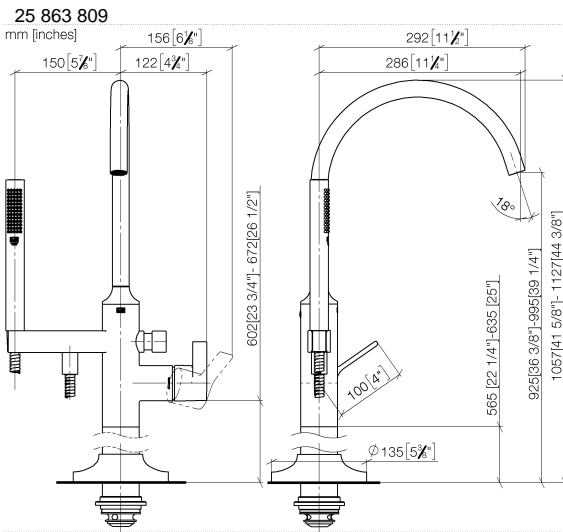

VAIA Single-lever bath mixer with stand pipe for free-standing assembly with hand shower set - Brushed Durabronz (23kt Gold)

VAIA