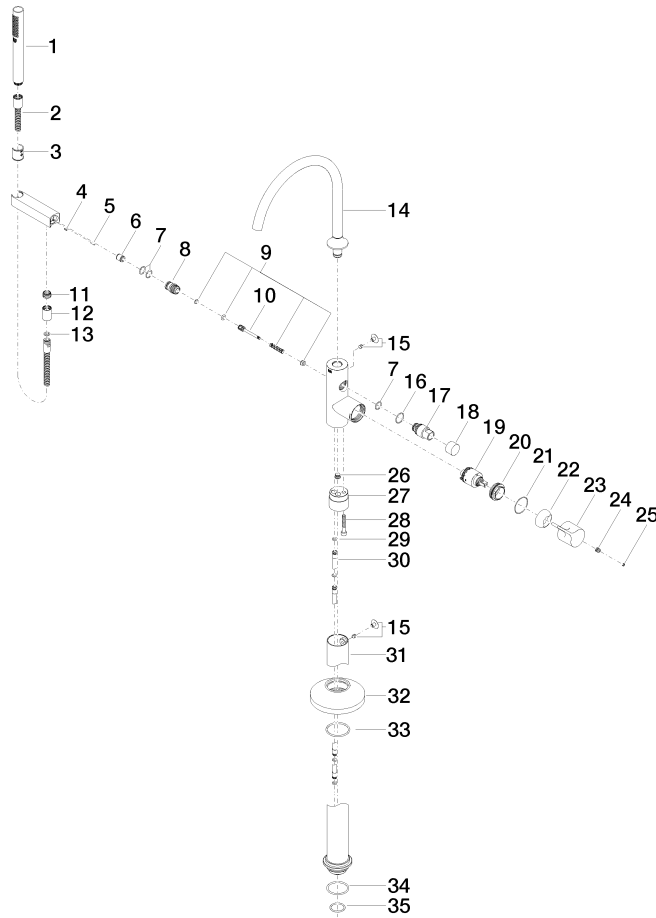

VAIA Single-lever bath mixer with stand pipe for free-standing assembly with hand shower set - Brushed Durabronz (23kt Gold)

VAIA

25 863 809

VAIA Single-lever bath mixer with stand pipe for free-standing assembly with hand shower set - Brushed Durabron (23kt Gold)

VAIA

25 863 809

Spare parts list

No.	Item Number	Name	Quantity used	Delivery time
1	90 12 11 140 30-28	shower	1	20
2	90 30 02 072 00-28	Metal shower hose 1/2" x 3/8" x 1250 mm - Brushed Durabron (23kt Gold)	1	20
3	09 18 40 118 90	sleeve	1	2
4	09 31 11 058 90	pin	1	2
5	09 31 11 040 90	pin	1	2
6	90 23 01 141 00 90	back-flow preventer	1	2
7	90 14 10 010 00 90	seal	3	2
8	09 24 03 153 20-28	nipple	1	-
Spare part can no longer be ordered, please order the replacement item				
9	90 16 02 023 00 90	spring	1	2
10	09 31 09 102 20-28	pull-rod	1	-
Spare part can no longer be ordered, please order the replacement item				
11	09 24 03 069 90	nipple	1	2
12	90 21 02 069 00-28	cover	1	20
13	90 14 20 026 00 90	seal	1	2
14	90 28 22 327 00-28	spout	1	20
15	04 31 20 036 00 90	plug	2	2
16	09 14 10 112 90	seal	1	2
17	09 21 34 081 20-28	nipple	1	20
18	09 20 88 002-28	handle	1	20
19	90 15 05 039 00 90	cartridge	1	2
20	09 24 04 298 90	nut	1	2
21	09 14 10 037 90	seal	1	2
22	09 28 30 036-28	cover	1	20
23	09 20 80 022-28	handle	1	20
24	90 31 11 030 00 90	pin	1	2
25	90 31 20 087 00-28	plug	1	20
26	04 31 20 039 11 90	plug	1	2
27	09 24 03 152 20-28	adaptor	1	-
Spare part can no longer be ordered, please order the replacement item				
28	09 30 30 111 90	screw	1	2
29	09 14 10 139 90	seal	2	2
30	04 28 22 025 00 90	connection	2	2
31	04 28 22 030 00-28	pipe	1	20
32	09 27 80 022-28	rosette	1	20
33	90 14 10 129 00 90	seal	1	2
34	09 14 10 084 90	seal	1	2
35	09 14 10 018 90	seal	1	2