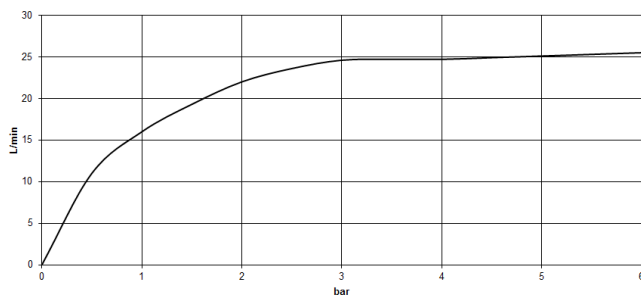

Required miscellaneous

Concealed floor mounting -

35 945 970 90

- max. recess depth 150 mm
- min. recess depth 80 mm

VAIA Single-lever bath mixer with stand pipe for free-standing assembly with hand shower set - Brushed Durabronz (23kt Gold)

VAIA

Flow rate chart

Certificates

Belgaqua_19_77_27. WRAS_2001027. LGA_29727.

Belgaqua_24-003-27_1.

VAIA Single-lever bath mixer with stand pipe for free-standing assembly with hand shower set - Brushed Durabronz (23kt Gold)