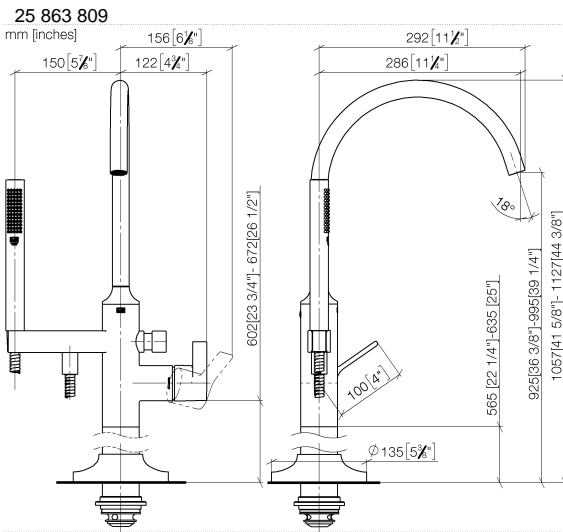

VAIA Single-lever bath mixer with stand pipe for free-standing assembly with hand shower set - Brushed Dark Platinum

VAIA

25 863 809

- spout: circular, air-enriched flow
- max. flow 24.6 l/min at 3 bar flow pressure
- Hand shower: COMPACT RAIN, max. flow rate 6.8 l/min (at 3 bar)
- bar-type hand shower with anti-scale system
- 281mm projection
- pivotable spout 360°
- automatic bath/shower diverter
- total height 1057 - 1127 mm
- wall bracket
- stand pipe height 565 - 635 mm
- height up to aerator 925 – 995 mm
- slide-on rosettes Ø 135 mm
- metal shower hose 1250mm with integrated anti-twist protection
- WRAS 2001027

Required miscellaneous

- Concealed floor mounting -**
- max. recess depth 150 mm
 - min. recess depth 80 mm

35 945 970 90

Flow rate chart

Certificates

Belgaqua_19_77_27. WRAS_2001027. IAPMO_4976 (2). LGA_29727. Belgaqua_24-003-27_1.