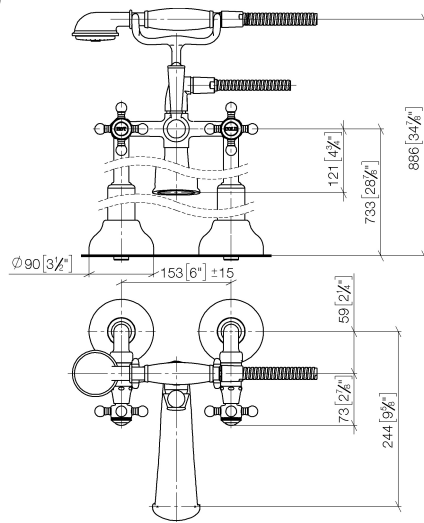

# MADISON Two-hole bath mixer for free-standing assembly with hand shower set - Brushed Platinum

MADISON

25 943 360

- 245mm projection
- spout: rectangular normal flow
- Hand shower: COMPACT RAIN, max. flow rate 6.8 l/min (at 3 bar)
- hand shower with anti-scale system
- rotary diverter for bath/shower
- wall bracket
- total height 901 mm
- stand pipes height 730 mm
- height up to aerator 610 mm
- slide-on rosettes Ø 90 mm
- gauge 153 mm
- metal shower hose 1250mm with integrated anti-twist protection
- max. flow 51 l/min at 3 bar flow pressure
- WRAS 1911027

### Concealed floor mounting -

35 944 970 90

- max. recess depth 160 mm
- min. recess depth 80 mm

25 943 360  
mm [inches]

**Flow rate chart**

**Certificates**

IAPMO\_4976 (5). Belgaqua\_21-378- WRAS\_1911027.  
27\_2.

## Spare parts list

No.	Item Number	Name	Quantity used	Delivery time
1	28 002 970-06	MADISON Metal hand shower with porcelain insert (white) - Brushed Platinum	1	10
2	28 104 970-06	Metal shower hose 1/2" x 1/2" x 1250 mm - Brushed Platinum	1	2
3	90 14 20 002 00 90	seal	1	2
4	04 17 20 010 00-06	holder	1	-
Spare part can no longer be ordered, please order the replacement item				
5	04 20 36 002 07-06	handle ( hot )	1	10
6	09 26 01 011 90	accessories	1	2
7	90 15 01 001 00 90	diverter	1	2
8	09 23 10 007 90	nut	1	2
9	09 30 30 062-06	screw	1	10
10	11 170 370-06	MADISON Lever insert - Brushed Platinum	1	10
11	09 28 22 013 90	pipe	1	2
12	09 18 20 011-06	base	1	10
13	09 30 30 064-06	screw	1	10
14	09 23 30 010-06	nut	2	10
15	04 29 05 014 00 90	nipple	2	2
16	12 943 360-06	connection	1	60
17	90 21 10 010 00 90	insert	1	2
18	90 31 11 030 00 90	pin	1	2
19	13 592 380-06	spout	1	60
20	90 90 03 131 00 90	top	2	2
21	09 21 02 055-06	cover	2	10
22	04 20 36 002 06-06	handle ( cold )	1	10
23	09 20 36 002-06	handle	2	10
24	09 20 36 004-06	handle	8	10
25	09 20 83 006 90	handle	2	2
26	09 26 01 010 90	accessories	1	2
27	09 20 36 005-06	handle	2	10
28	04 30 30 029 00 90	fixing set	2	2