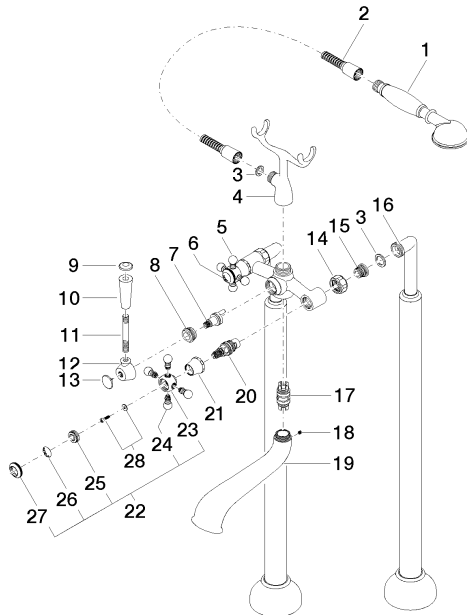

25 943 360

MADISON Two-hole bath mixer for free-standing assembly with hand shower set - Brushed Durabron (23kt Gold)

MADISON

25 943 360

Spare parts list

| No. | Item Number | Name | Quantity used | Delivery time |
|--|--------------------|--|---------------|---------------|
| 1 | 28 002 970-28 | MADISON Metal hand shower with porcelain insert (white) - Brushed Durabron (23kt Gold) | 1 | 20 |
| 2 | 28 104 970-28 | Metal shower hose 1/2" x 1/2" x 1250 mm - Brushed Durabron (23kt Gold) | 1 | 10 |
| 3 | 90 14 20 002 00 90 | seal | 1 | 2 |
| 4 | 04 17 20 010 00-28 | holder | 1 | - |
| Spare part can no longer be ordered, please order the replacement item | | | | |
| 5 | 04 20 36 002 07-28 | handle (hot) | 1 | 20 |
| 6 | 09 26 01 011 90 | accessories | 1 | 2 |
| 7 | 90 15 01 001 00 90 | diverter | 1 | 2 |
| 8 | 09 23 10 007 90 | nut | 1 | 2 |
| 9 | 09 30 30 062-28 | screw | 1 | 20 |
| 10 | 11 170 370-28 | MADISON Lever insert - Brushed Durabron (23kt Gold) | 1 | 20 |
| 11 | 09 28 22 013 90 | pipe | 1 | 2 |
| 12 | 09 18 20 011-28 | base | 1 | 20 |
| 13 | 09 30 30 064-28 | screw | 1 | 20 |
| 14 | 09 23 30 010-28 | nut | 2 | 20 |
| 15 | 04 29 05 014 00 90 | nipple | 2 | 2 |
| 16 | 12 943 360-28 | connection | 1 | - |
| Spare part can no longer be ordered, please order the replacement item | | | | |
| 17 | 90 21 10 010 00 90 | insert | 1 | 2 |
| 18 | 90 31 11 030 00 90 | pin | 1 | 2 |
| 19 | 13 592 380-28 | spout | 1 | - |
| Spare part can no longer be ordered, please order the replacement item | | | | |
| 20 | 90 90 03 131 00 90 | top | 2 | 2 |
| 21 | 09 21 02 055-28 | cover | 2 | 20 |
| 22 | 04 20 36 002 06-28 | handle (cold) | 1 | 20 |
| 23 | 09 20 36 002-28 | handle | 2 | 20 |
| 24 | 09 20 36 004-28 | handle | 8 | 20 |
| 25 | 09 20 83 006 90 | handle | 2 | 2 |
| 26 | 09 26 01 010 90 | accessories | 1 | 2 |
| 27 | 09 20 36 005-28 | handle | 2 | 20 |
| 28 | 04 30 30 029 00 90 | fixing set | 2 | 2 |