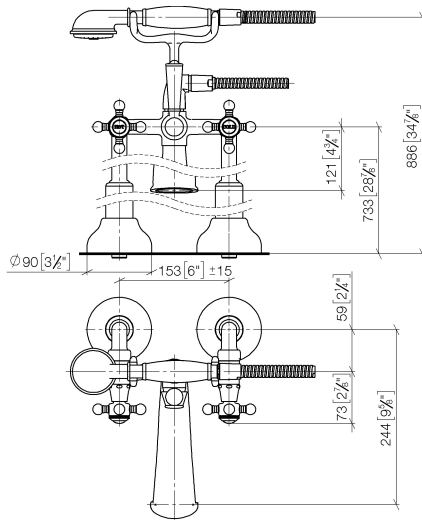

MADISON Two-hole bath mixer for free-standing assembly with hand shower set - Brushed Dark Platinum

MADISON

25 943 360

- 245mm projection
- spout: rectangular normal flow
- Hand shower: COMPACT RAIN, max. flow rate 6.8 l/min (at 3 bar)
- hand shower with anti-scale system
- rotary diverter for bath/shower
- wall bracket
- total height 901 mm
- stand pipes height 730 mm
- height up to aerator 610 mm
- slide-on rosettes Ø 90 mm
- gauge 153 mm
- metal shower hose 1250mm with integrated anti-twist protection
- max. flow 51 l/min at 3 bar flow pressure
- WRAS 1911027

Required miscellaneous

Concealed floor mounting -

35 944 970 90

- max. recess depth 160 mm
- min. recess depth 80 mm

25 943 360
mm [inches]

Flow rate chart

Certificates

Belgaqua_21-378- WRAS_1911027. IAPMO_4976 (4).
27_2.

MADISON

25 943 360

Spare parts list

No.	Item Number	Name	Quantity used	Delivery time
1	28 002 970-99	MADISON Metal hand shower with porcelain insert (white) - Brushed Dark Platinum	1	30
2	28 104 970-99	Metal shower hose 1/2" x 1/2" x 1250 mm - Brushed Dark Platinum	1	2
3	90 14 20 002 00 90	seal	1	2
4	04 17 20 010 00-99	holder	1	30
5	04 20 36 002 07-99	handle (hot)	1	30
6	09 26 01 011 90	accessories	1	2
7	90 15 01 001 00 90	diverter	1	2
8	09 23 10 007 90	nut	1	2
9	09 30 30 062-99	screw	1	30
10	11 170 370-99	MADISON Lever insert - Brushed Dark Platinum	1	30
11	09 28 22 013 90	pipe	1	2
12	09 18 20 011-99	base	1	30
13	09 30 30 064-99	screw	1	30
14	09 23 30 010-99	nut	2	30
15	04 29 05 014 00 90	nipple	2	2
16	12 943 360-99	connection	1	60
17	90 21 10 010 00 90	insert	1	2
18	90 31 11 030 00 90	pin	1	2
19	13 592 380-99	spout	1	60
20	90 90 03 131 00 90	top	2	2
21	09 21 02 055-99	cover	2	30
22	04 20 36 002 06-99	handle (cold)	1	30
23	09 20 36 002-99	handle	2	30
24	09 20 36 004-99	handle	8	30
25	09 20 83 006 90	handle	2	2
26	09 26 01 010 90	accessories	1	2
27	09 20 36 005-99	handle	2	30
28	04 30 30 029 00 90	fixing set	2	2