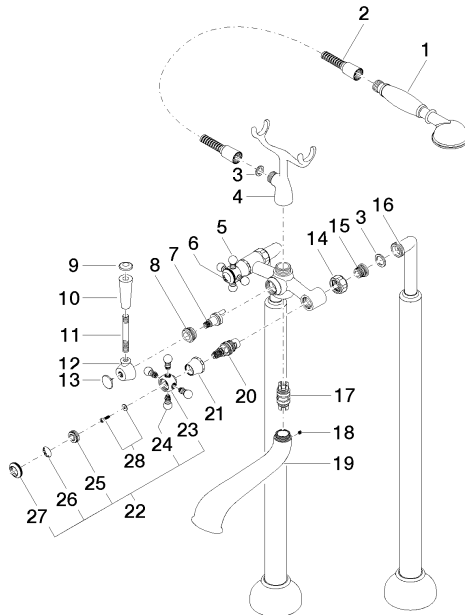

MADISON Two-hole bath mixer for free-standing assembly with hand shower set - Brushed Dark Platinum

MADISON

25 943 360

MADISON Two-hole bath mixer for free-standing assembly with hand shower set - Brushed Dark Platinum

MADISON

25 943 360

Spare parts list

No.	Item Number	Name	Quantity used	Delivery time
1	28 002 970-99	MADISON Metal hand shower with porcelain insert (white) - Brushed Dark Platinum	1	30
2	28 104 970-99	Metal shower hose 1/2" x 1/2" x 1250 mm - Brushed Dark Platinum	1	2
3	90 14 20 002 00 90	seal	1	2
4	04 17 20 010 00-99	holder	1	30
5	04 20 36 002 07-99	handle (hot)	1	30
6	09 26 01 011 90	accessories	1	2
7	90 15 01 001 00 90	diverter	1	2
8	09 23 10 007 90	nut	1	2
9	09 30 30 062-99	screw	1	30
10	11 170 370-99	MADISON Lever insert - Brushed Dark Platinum	1	30
11	09 28 22 013 90	pipe	1	2
12	09 18 20 011-99	base	1	30
13	09 30 30 064-99	screw	1	30
14	09 23 30 010-99	nut	2	30
15	04 29 05 014 00 90	nipple	2	2
16	12 943 360-99	connection	1	60
17	90 21 10 010 00 90	insert	1	2
18	90 31 11 030 00 90	pin	1	2
19	13 592 380-99	spout	1	60
20	90 90 03 131 00 90	top	2	2
21	09 21 02 055-99	cover	2	30
22	04 20 36 002 06-99	handle (cold)	1	30
23	09 20 36 002-99	handle	2	30
24	09 20 36 004-99	handle	8	30
25	09 20 83 006 90	handle	2	2
26	09 26 01 010 90	accessories	1	2
27	09 20 36 005-99	handle	2	30
28	04 30 30 029 00 90	fixing set	2	2